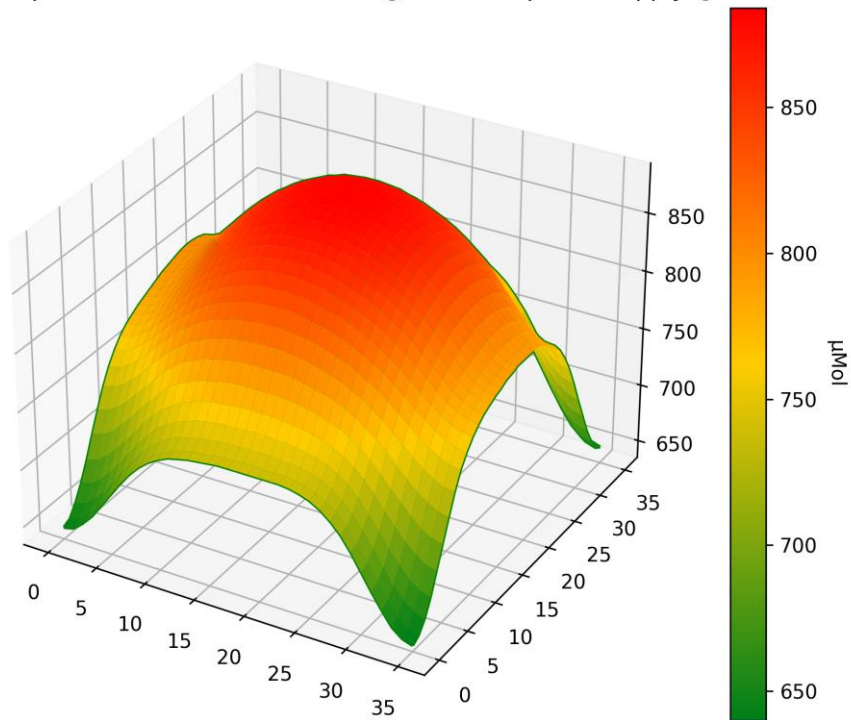

PPFD Heatmap LT-3691 - 6500K - Distance @ 300mm - power supply @ 3500mA

PPFD 3D Heatmap LT-3691 - 6500K - Distance @ 300mm - power supply @ 3500mA

## OPTOELECTRONICS

PPFD Heatmap LT-3691 - 6500K - Distance @ 450mm - power supply @ 3500mA

PPFD 3D Heatmap LT-3691 - 6500K - Distance @ 450mm - power supply @ 3500mA