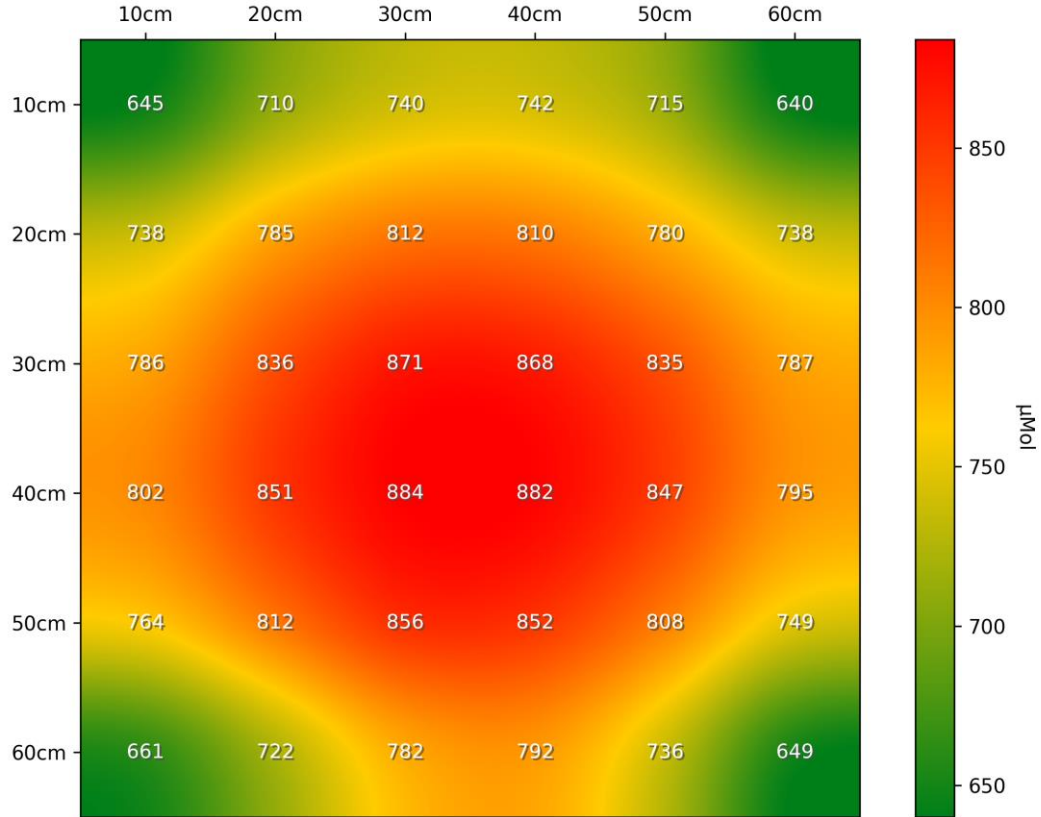

PPFD Heatmap LT-3691 - 6500K - Distance @ 300mm - power supply @ 3500mA

PPFD 3D Heatmap LT-3691 - 6500K - Distance @ 300mm - power supply @ 3500mA

## OPTOELECTRONICS

PPFD Heatmap LT-3691 - 6500K - Distance @ 450mm - power supply @ 3500mA

PPFD 3D Heatmap LT-3691 - 6500K - Distance @ 450mm - power supply @ 3500mA

## OPTOELECTRONICS

PPFD Heatmap LT-3691 - 6500K - Distance @ 600mm - power supply @ 3500mA

PPFD 3D Heatmap LT-3691 - 6500K - Distance @ 600mm - power supply @ 3500mA