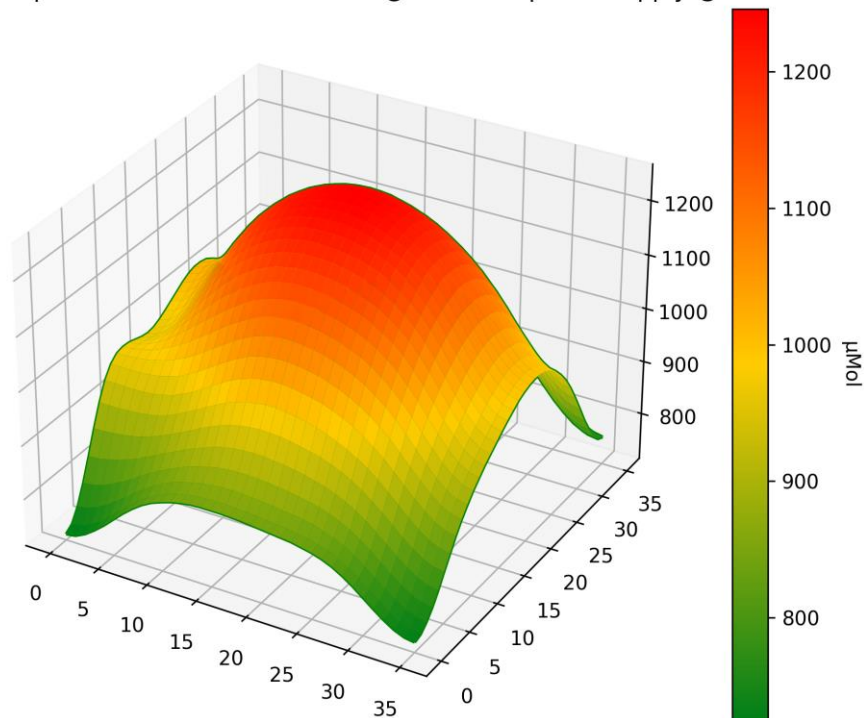

PPFD Heatmap LT-3691 - 6500K - Distance @ 300mm - power supply @ 3500mA

PPFD 3D Heatmap LT-3691 - 6500K - Distance @ 300mm - power supply @ 3500mA

## OPTOELECTRONICS

PPFD Heatmap LT-3691 - 6500K - Distance @ 450mm - power supply @ 3500mA

PPFD 3D Heatmap LT-3691 - 6500K - Distance @ 450mm - power supply @ 3500mA

## OPTOELECTRONICS

PPFD Heatmap LT-3691 - 6500K - Distance @ 600mm - power supply @ 3500mA

PPFD 3D Heatmap LT-3691 - 6500K - Distance @ 600mm - power supply @ 3500mA