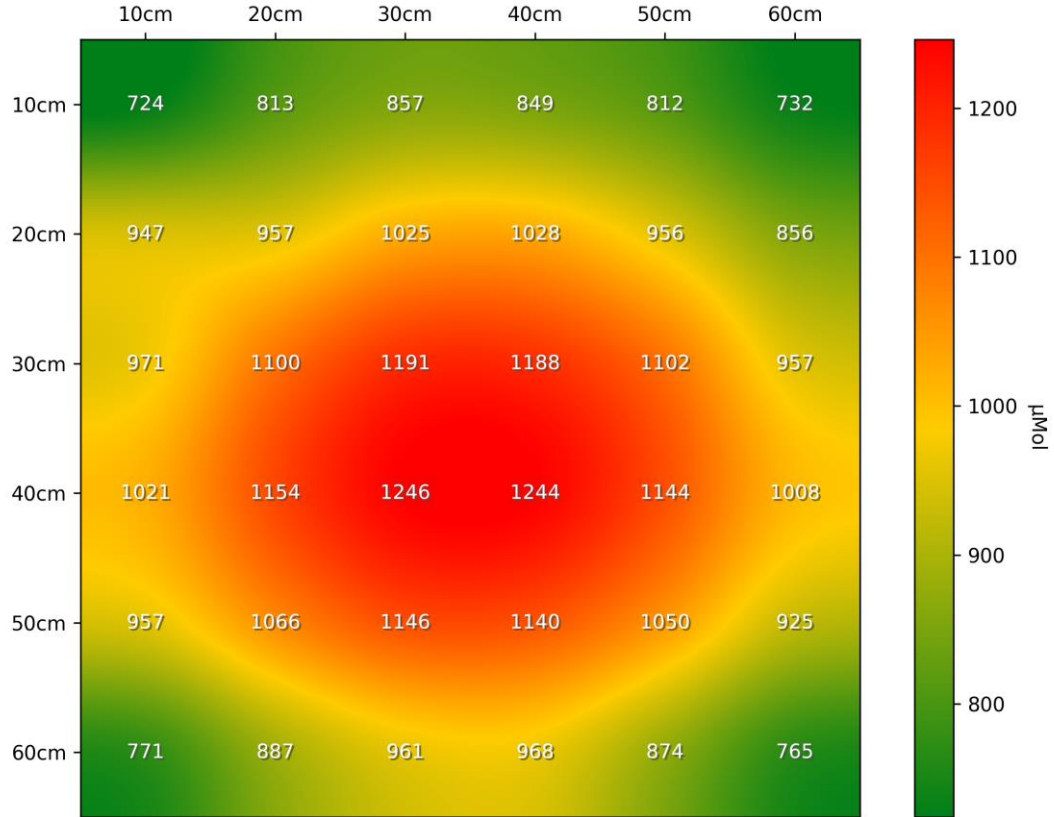

PPFD Heatmap LT-3691 - 6500K - Distance @ 300mm - power supply @ 3500mA

PPFD 3D Heatmap LT-3691 - 6500K - Distance @ 300mm - power supply @ 3500mA

## OPTOELECTRONICS

PPFD Heatmap LT-3691 - 6500K - Distance @ 450mm - power supply @ 3500mA

PPFD 3D Heatmap LT-3691 - 6500K - Distance @ 450mm - power supply @ 3500mA

## OPTOELECTRONICS

PPFD Heatmap LT-3691 - 6500K - Distance @ 600mm - power supply @ 3500mA

PPFD 3D Heatmap LT-3691 - 6500K - Distance @ 600mm - power supply @ 3500mA