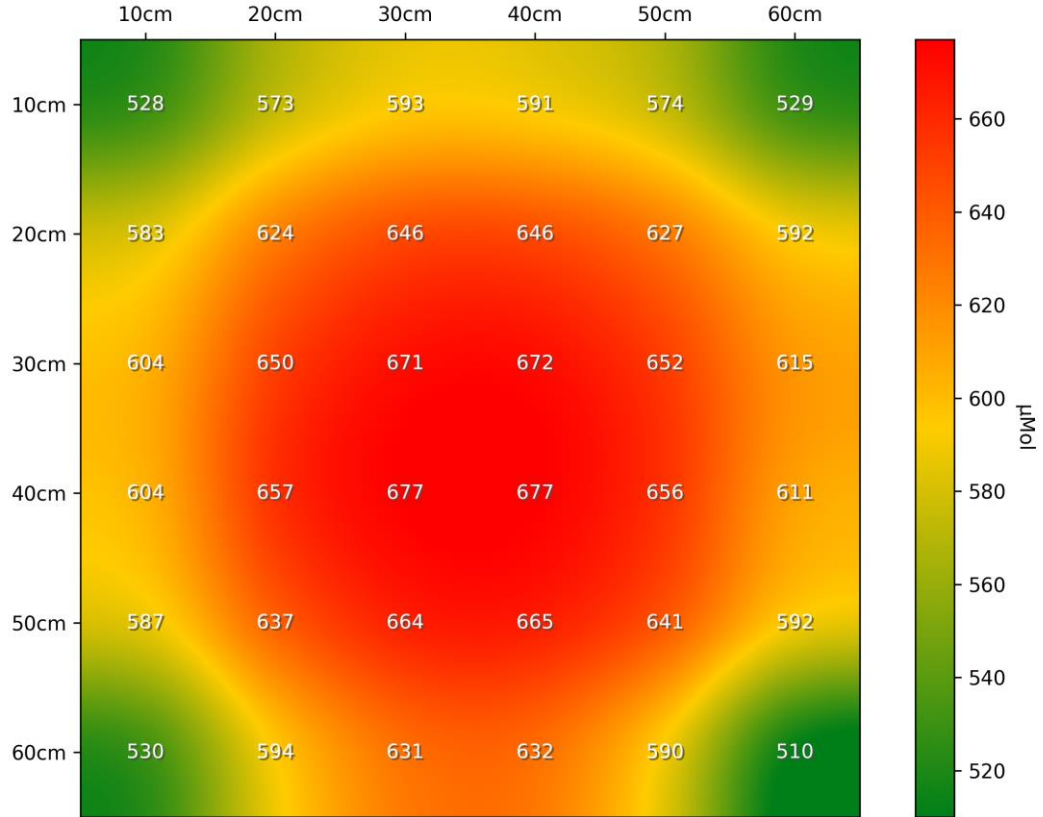

## OPTOELECTRONICS

PPFD Heatmap LT-3691 - 6500K - Distance @ 450mm - power supply @ 3500mA

PPFD 3D Heatmap LT-3691 - 6500K - Distance @ 450mm - power supply @ 3500mA

## OPTOELECTRONICS

PPFD Heatmap LT-3691 - 6500K - Distance @ 600mm - power supply @ 3500mA

PPFD 3D Heatmap LT-3691 - 6500K - Distance @ 600mm - power supply @ 3500mA