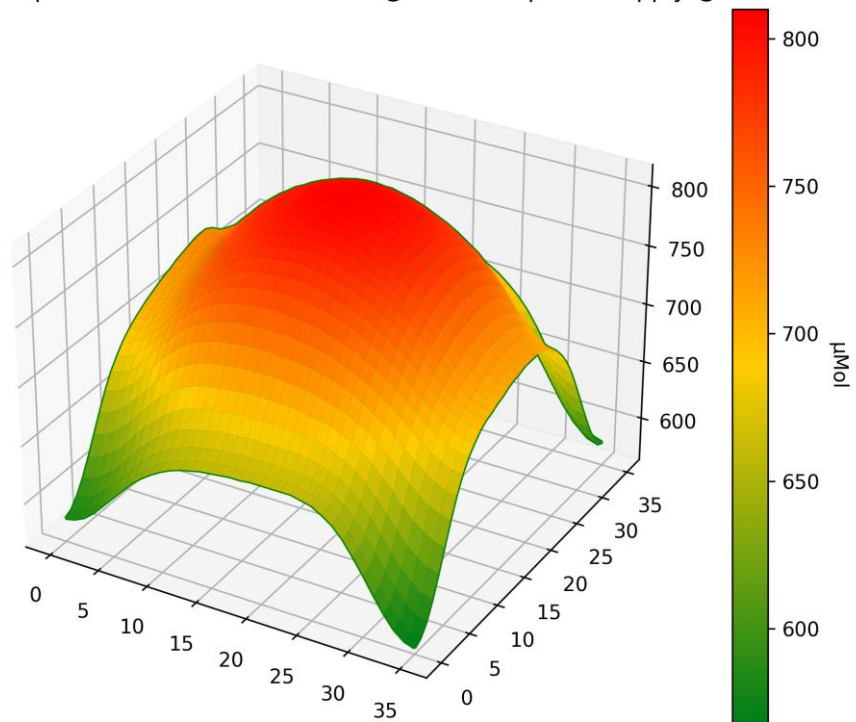

PPFD Heatmap LT-4508 - 2200k - Distance @ 300mm - power supply @ 3500mA

PPFD 3D Heatmap LT-4508 - 2200k - Distance @ 300mm - power supply @ 3500mA

LED-TECH.DE

OPTOELECTRONICS

PPFD Heatmap LT-4508 - 2200k - Distance @ 450mm - power supply @ 3500mA

PPFD 3D Heatmap LT-4508 - 2200k - Distance @ 450mm - power supply @ 3500mA

LED-TECH.DE

OPTOELECTRONICS

PPFD Heatmap LT-4508 - 2200k - Distance @ 600mm - power supply @ 3500mA

PPFD 3D Heatmap LT-4508 - 2200k - Distance @ 600mm - power supply @ 3500mA