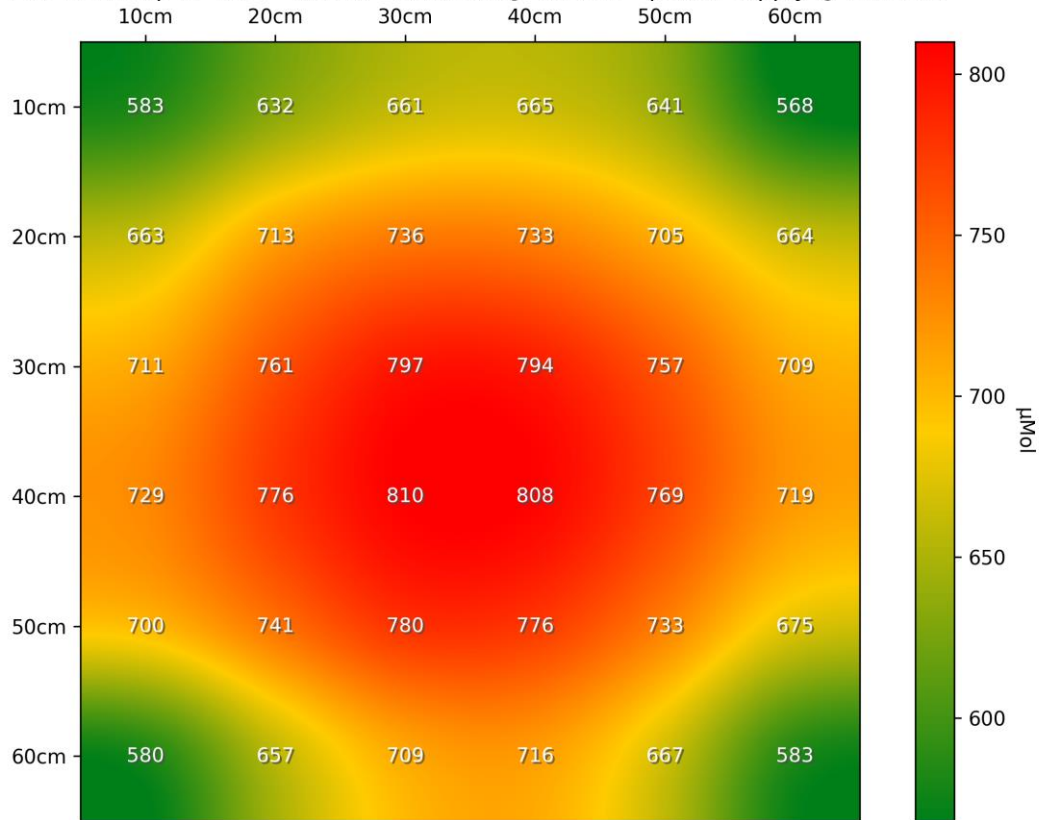

PPFD Heatmap LT-4508 - 2200k - Distance @ 300mm - power supply @ 3500mA

PPFD 3D Heatmap LT-4508 - 2200k - Distance @ 300mm - power supply @ 3500mA

LED-TECH.DE

OPTOELECTRONICS

PPFD Heatmap LT-4508 - 2200k - Distance @ 450mm - power supply @ 3500mA

PPFD 3D Heatmap LT-4508 - 2200k - Distance @ 450mm - power supply @ 3500mA

LED-TECH.DE

OPTOELECTRONICS

PPFD Heatmap LT-4508 - 2200k - Distance @ 600mm - power supply @ 3500mA

PPFD 3D Heatmap LT-4508 - 2200k - Distance @ 600mm - power supply @ 3500mA