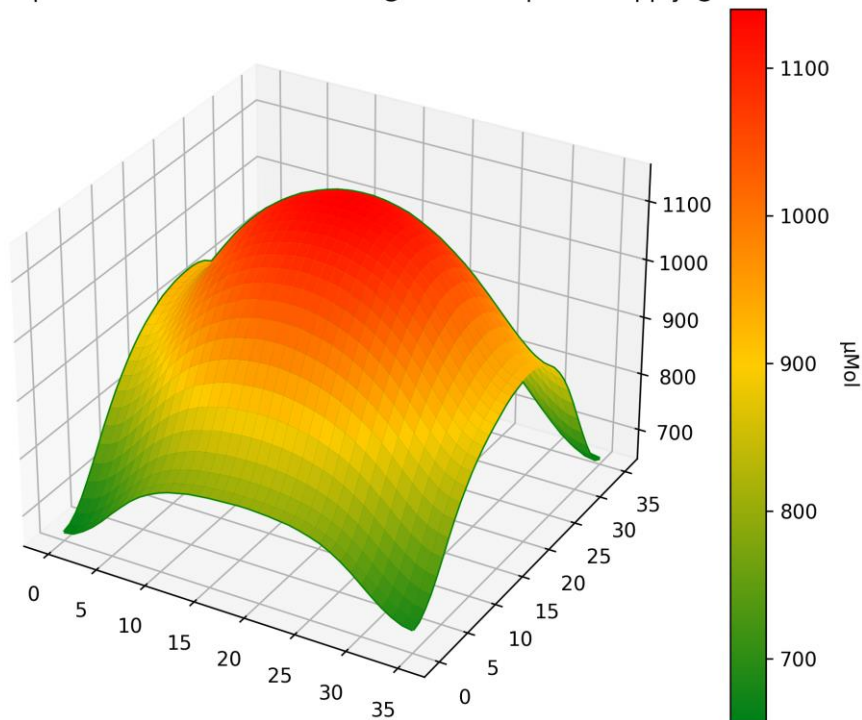

PPFD Heatmap LT-4508 - 2200k - Distance @ 300mm - power supply @ 3500mA

PPFD 3D Heatmap LT-4508 - 2200k - Distance @ 300mm - power supply @ 3500mA

LED-TECH.DE

OPTOELECTRONICS

PPFD Heatmap LT-4508 - 2200k - Distance @ 450mm - power supply @ 3500mA

PPFD 3D Heatmap LT-4508 - 2200k - Distance @ 450mm - power supply @ 3500mA

LED-TECH.DE

OPTOELECTRONICS

PPFD Heatmap LT-4508 - 2200k - Distance @ 600mm - power supply @ 3500mA

PPFD 3D Heatmap LT-4508 - 2200k - Distance @ 600mm - power supply @ 3500mA