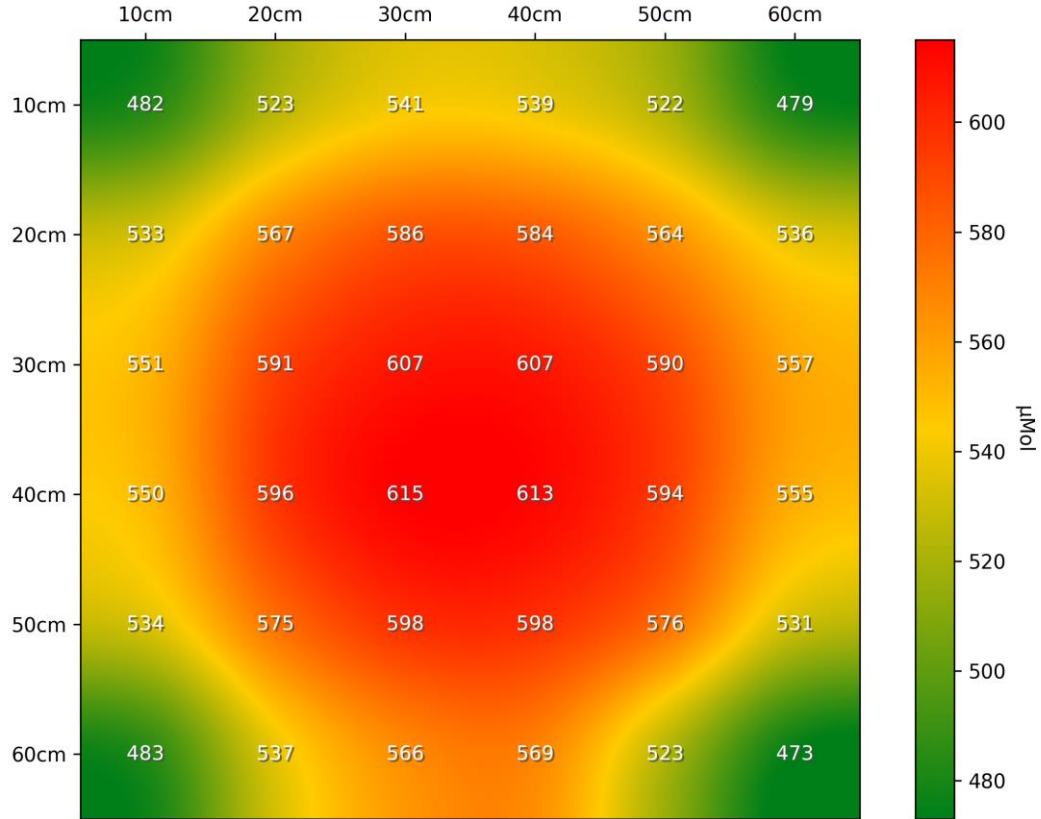

PPFD Heatmap LT-4508 - 2200k - Distance @ 300mm - power supply @ 3500mA

PPFD 3D Heatmap LT-4508 - 2200k - Distance @ 300mm - power supply @ 3500mA

LED-TECH.DE

OPTOELECTRONICS

PPFD Heatmap LT-4508 - 2200k - Distance @ 450mm - power supply @ 3500mA

PPFD 3D Heatmap LT-4508 - 2200k - Distance @ 450mm - power supply @ 3500mA

LED-TECH.DE

OPTOELECTRONICS

PPFD Heatmap LT-4508 - 2200k - Distance @ 600mm - power supply @ 3500mA

PPFD 3D Heatmap LT-4508 - 2200k - Distance @ 600mm - power supply @ 3500mA