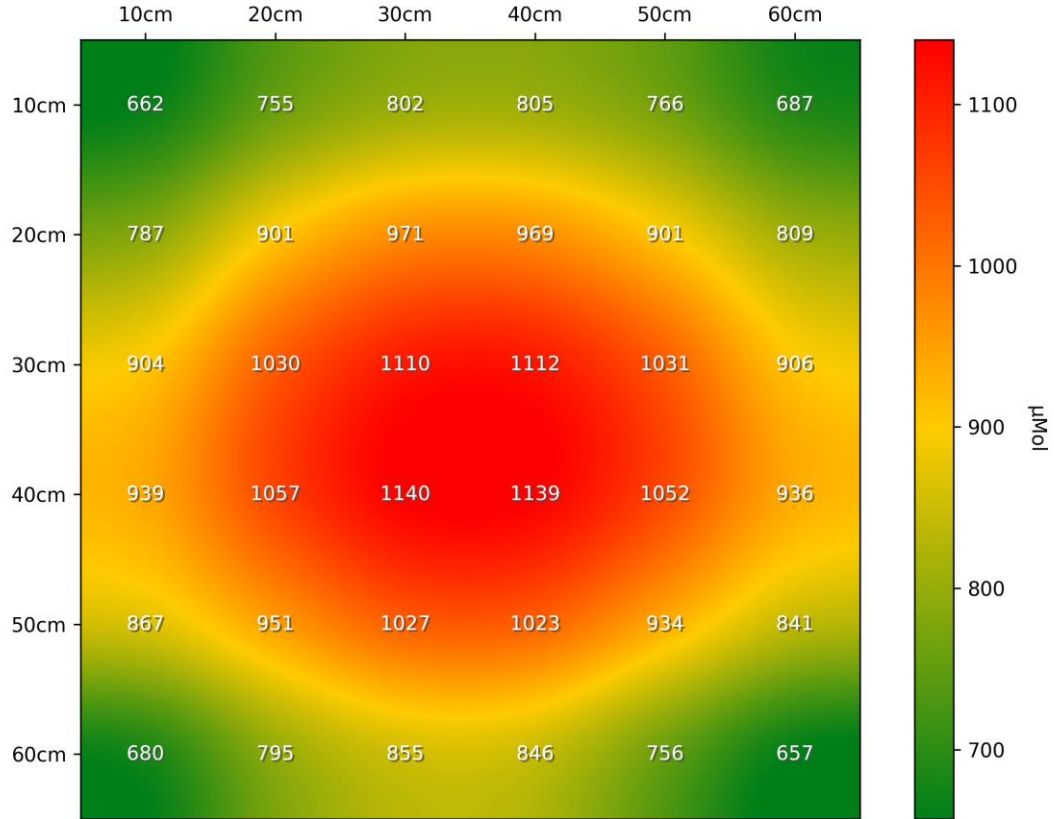

PPFD Heatmap LT-4508 - 2200k - Distance @ 300mm - power supply @ 3500mA

PPFD 3D Heatmap LT-4508 - 2200k - Distance @ 300mm - power supply @ 3500mA

LED-TECH.DE

OPTOELECTRONICS

PPFD Heatmap LT-4508 - 2200k - Distance @ 450mm - power supply @ 3500mA

PPFD 3D Heatmap LT-4508 - 2200k - Distance @ 450mm - power supply @ 3500mA

LED-TECH.DE

OPTOELECTRONICS

PPFD Heatmap LT-4508 - 2200k - Distance @ 600mm - power supply @ 3500mA

PPFD 3D Heatmap LT-4508 - 2200k - Distance @ 600mm - power supply @ 3500mA