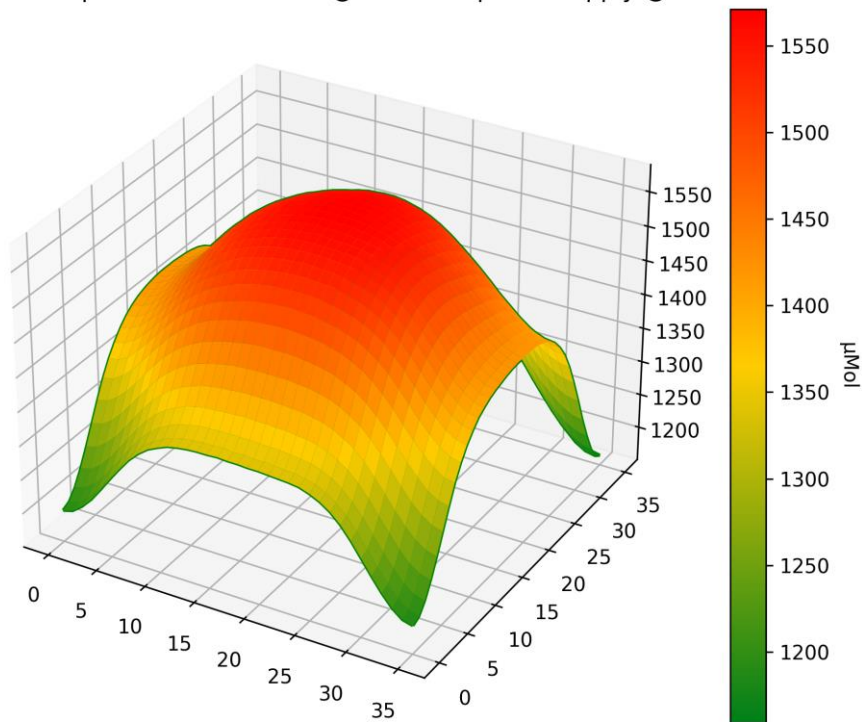

PPFD Heatmap LT-4770 - Distance @ 300mm - power supply @ 5710mA

PPFD 3D Heatmap LT-4770 - Distance @ 300mm - power supply @ 5710mA

PPFD Heatmap LT-4770 - Distance @ 450mm - power supply @ 5710mA

PPFD 3D Heatmap LT-4770 - Distance @ 450mm - power supply @ 5710mA

PPFD Heatmap LT-4770 - Distance @ 600mm - power supply @ 5710mA

PPFD 3D Heatmap LT-4770 - Distance @ 600mm - power supply @ 5710mA