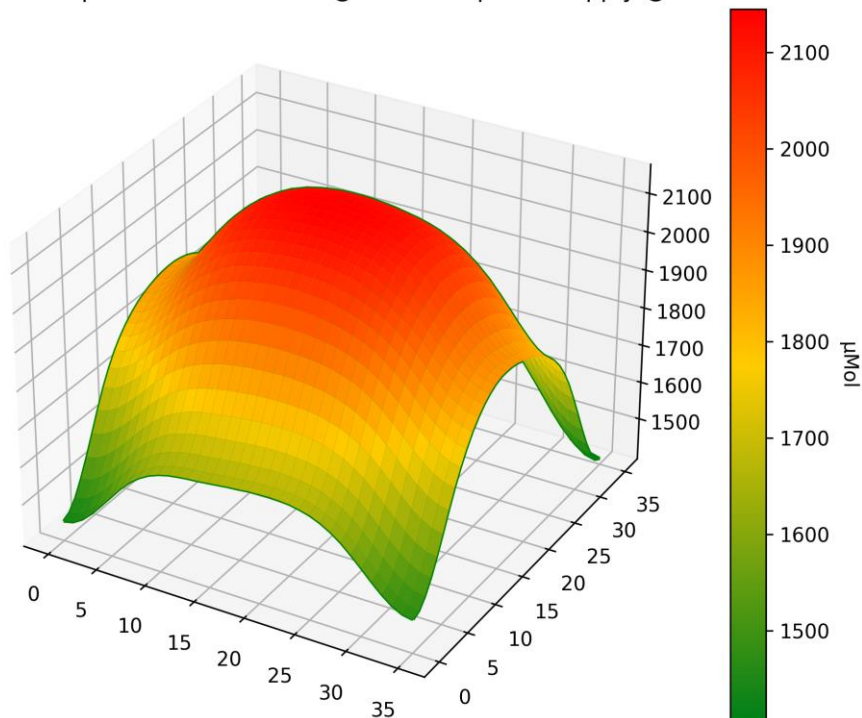

PPFD Heatmap LT-4770 - Distance @ 300mm - power supply @ 5710mA

PPFD 3D Heatmap LT-4770 - Distance @ 300mm - power supply @ 5710mA

PPFD Heatmap LT-4770 - Distance @ 450mm - power supply @ 5710mA

PPFD 3D Heatmap LT-4770 - Distance @ 450mm - power supply @ 5710mA

PPFD Heatmap LT-4770 - Distance @ 600mm - power supply @ 5710mA

PPFD 3D Heatmap LT-4770 - Distance @ 600mm - power supply @ 5710mA