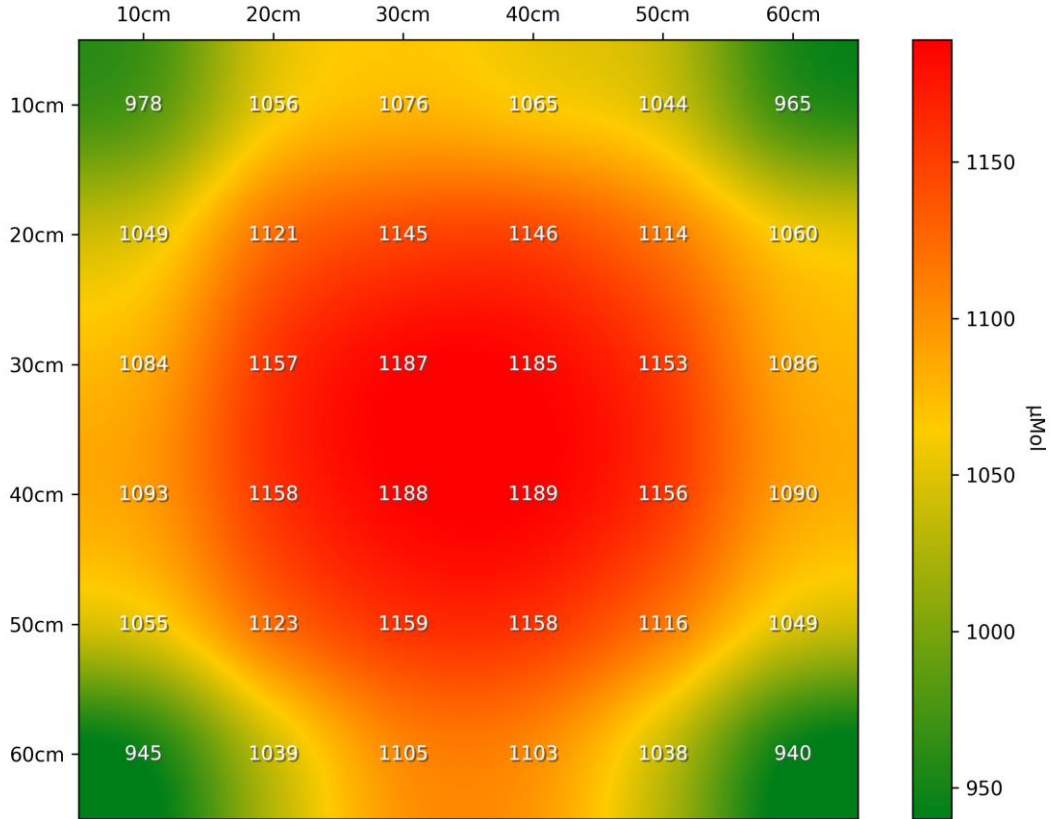

PPFD Heatmap LT-4770 - Distance @ 300mm - power supply @ 5710mA

PPFD 3D Heatmap LT-4770 - Distance @ 300mm - power supply @ 5710mA

PPFD Heatmap LT-4770 - Distance @ 450mm - power supply @ 5710mA

PPFD 3D Heatmap LT-4770 - Distance @ 450mm - power supply @ 5710mA

PPFD Heatmap LT-4770 - Distance @ 600mm - power supply @ 5710mA

PPFD 3D Heatmap LT-4770 - Distance @ 600mm - power supply @ 5710mA