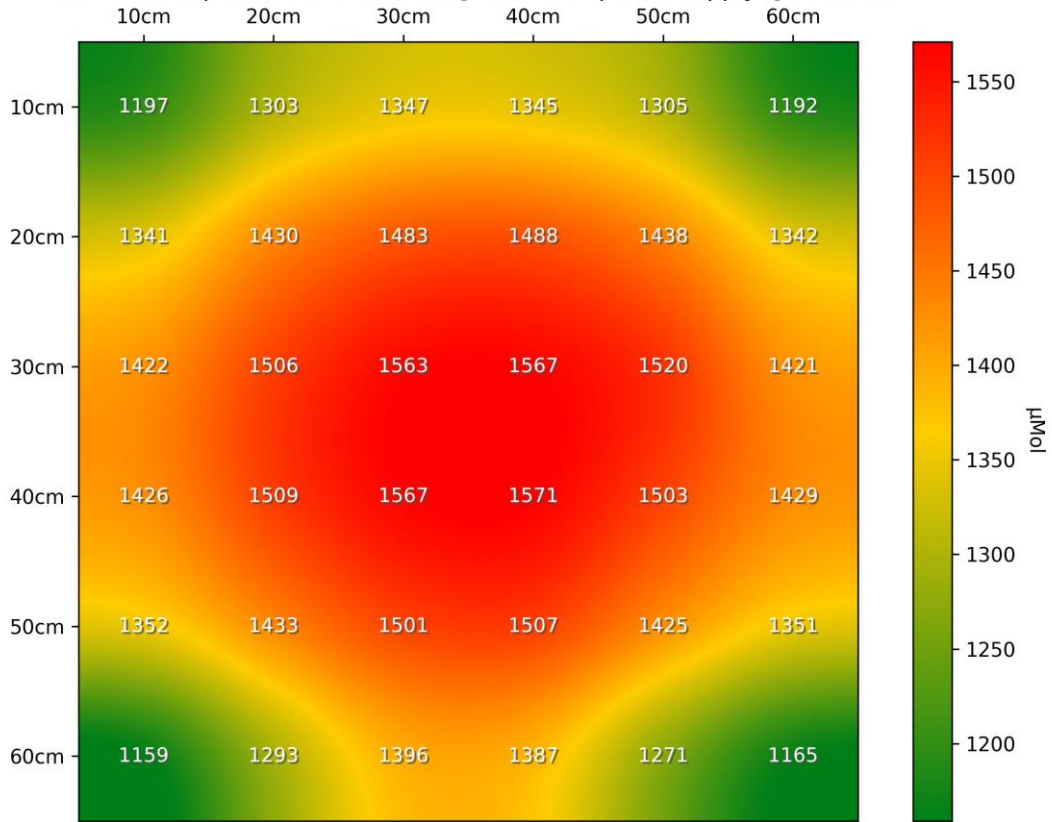

PPFD Heatmap LT-4770 - Distance @ 300mm - power supply @ 5710mA

PPFD 3D Heatmap LT-4770 - Distance @ 300mm - power supply @ 5710mA

PPFD Heatmap LT-4770 - Distance @ 450mm - power supply @ 5710mA

PPFD 3D Heatmap LT-4770 - Distance @ 450mm - power supply @ 5710mA

PPFD Heatmap LT-4770 - Distance @ 600mm - power supply @ 5710mA

PPFD 3D Heatmap LT-4770 - Distance @ 600mm - power supply @ 5710mA