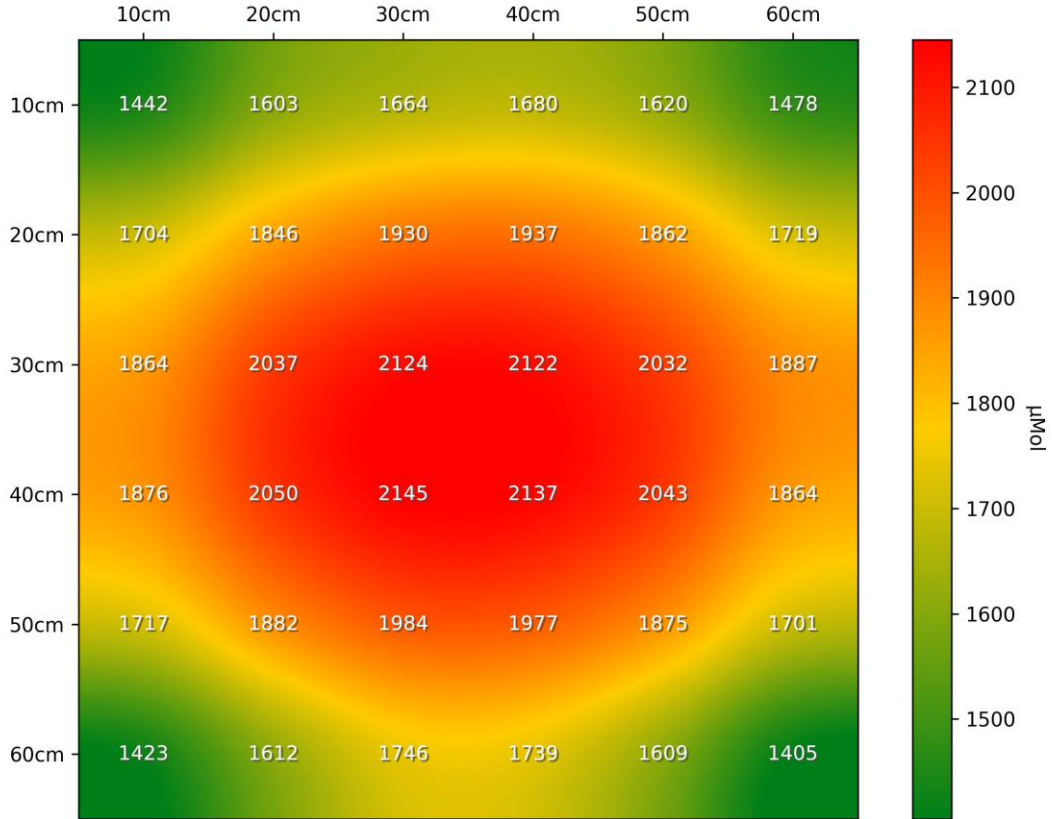

PPFD Heatmap LT-4770 - Distance @ 300mm - power supply @ 5710mA

PPFD 3D Heatmap LT-4770 - Distance @ 300mm - power supply @ 5710mA

PPFD Heatmap LT-4770 - Distance @ 450mm - power supply @ 5710mA

PPFD 3D Heatmap LT-4770 - Distance @ 450mm - power supply @ 5710mA

PPFD Heatmap LT-4770 - Distance @ 600mm - power supply @ 5710mA

PPFD 3D Heatmap LT-4770 - Distance @ 600mm - power supply @ 5710mA