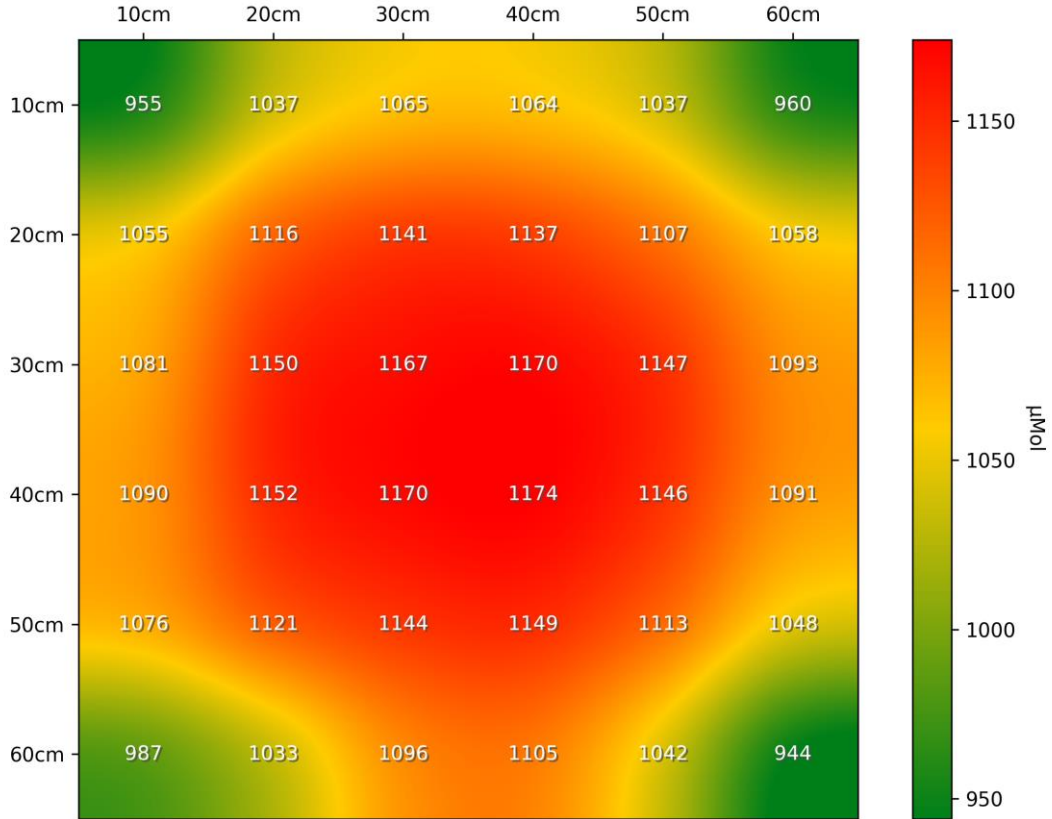

PPFD Heatmap LT-4772 - Distance @ 450mm - power supply @ 5710mA

PPFD 3D Heatmap LT-4772 - Distance @ 450mm - power supply @ 5710mA

PPFD Heatmap LT-4772 - Distance @ 600mm - power supply @ 5710mA

PPFD 3D Heatmap LT-4772 - Distance @ 600mm - power supply @ 5710mA