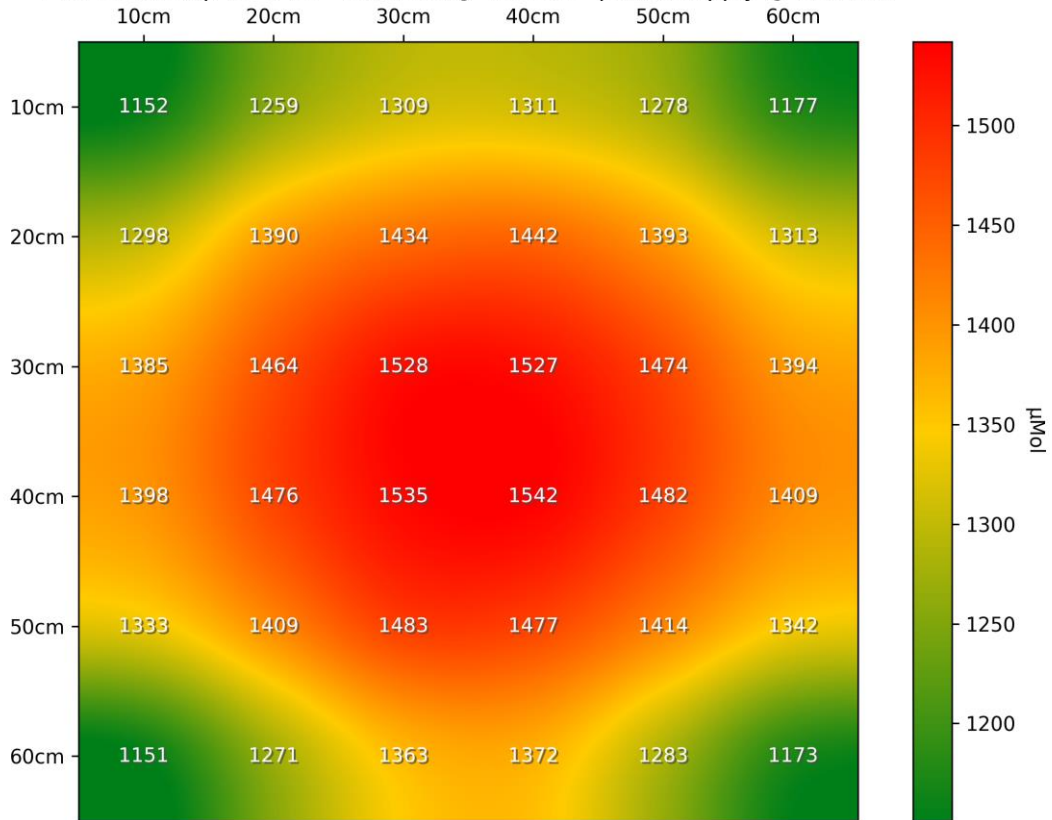

PPFD Heatmap LT-4772 - Distance @ 450mm - power supply @ 5710mA

PPFD 3D Heatmap LT-4772 - Distance @ 450mm - power supply @ 5710mA

PPFD Heatmap LT-4772 - Distance @ 600mm - power supply @ 5710mA

PPFD 3D Heatmap LT-4772 - Distance @ 600mm - power supply @ 5710mA