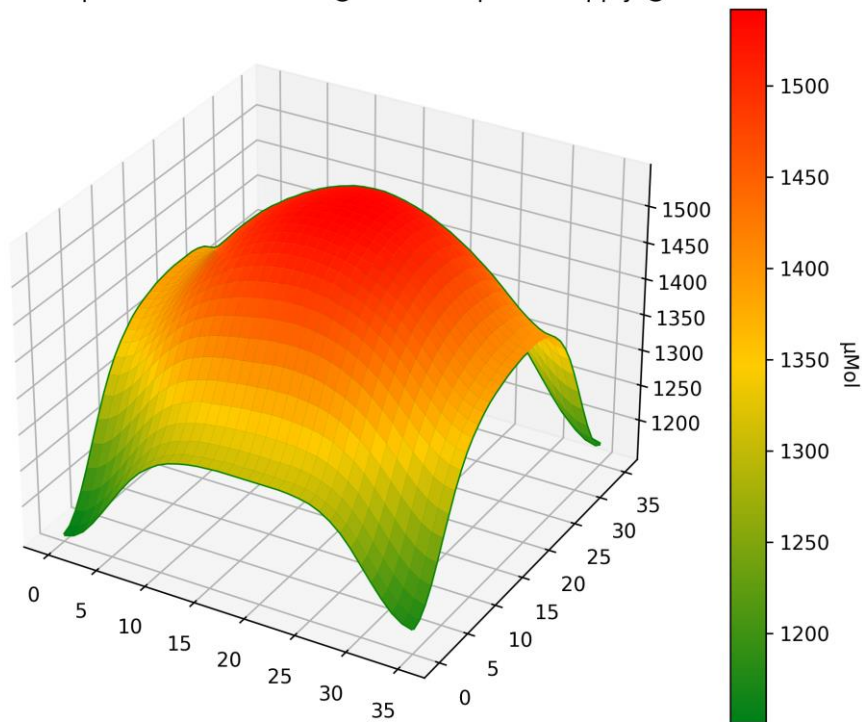

PPFD Heatmap LT-4772 - Distance @ 450mm - power supply @ 5710mA

PPFD 3D Heatmap LT-4772 - Distance @ 450mm - power supply @ 5710mA

PPFD Heatmap LT-4772 - Distance @ 600mm - power supply @ 5710mA

PPFD 3D Heatmap LT-4772 - Distance @ 600mm - power supply @ 5710mA