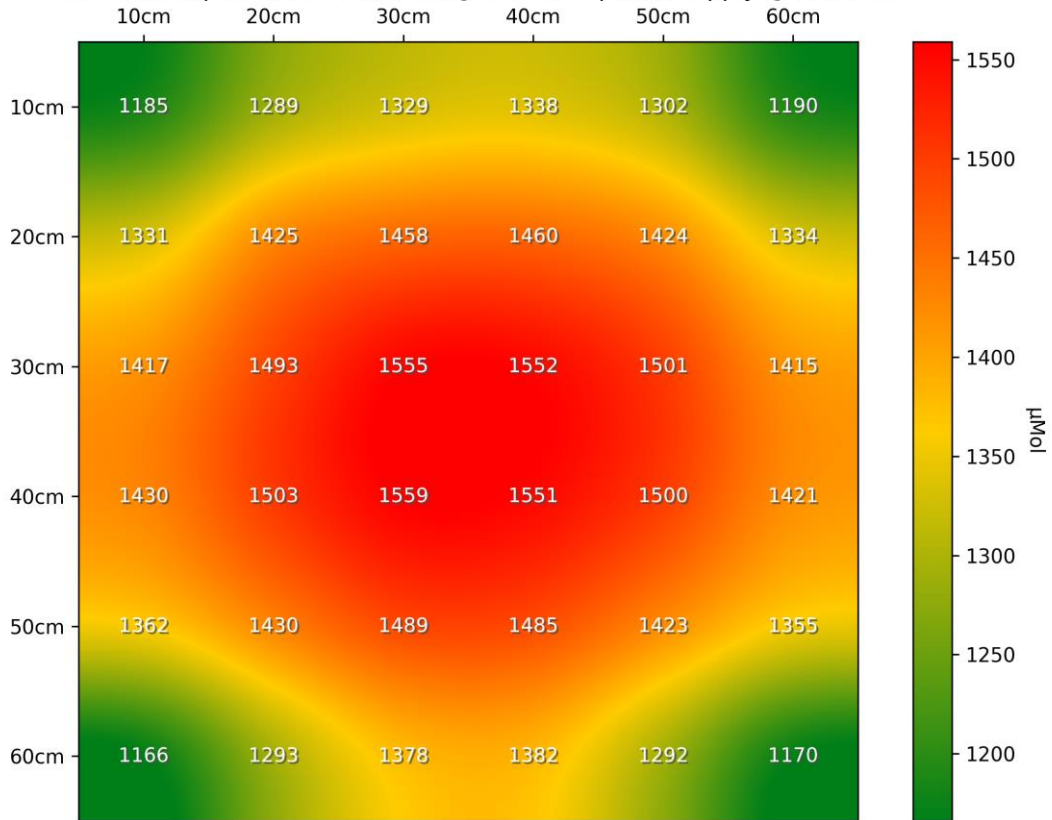

PPFD Heatmap LT-4774 - Distance @ 300mm - power supply @ 5710mA

PPFD 3D Heatmap LT-4774 - Distance @ 300mm - power supply @ 5710mA

PPFD Heatmap LT-4774 - Distance @ 450mm - power supply @ 5710mA

PPFD 3D Heatmap LT-4774 - Distance @ 450mm - power supply @ 5710mA

PPFD Heatmap LT-4774 - Distance @ 600mm - power supply @ 5710mA

PPFD 3D Heatmap LT-4774 - Distance @ 600mm - power supply @ 5710mA