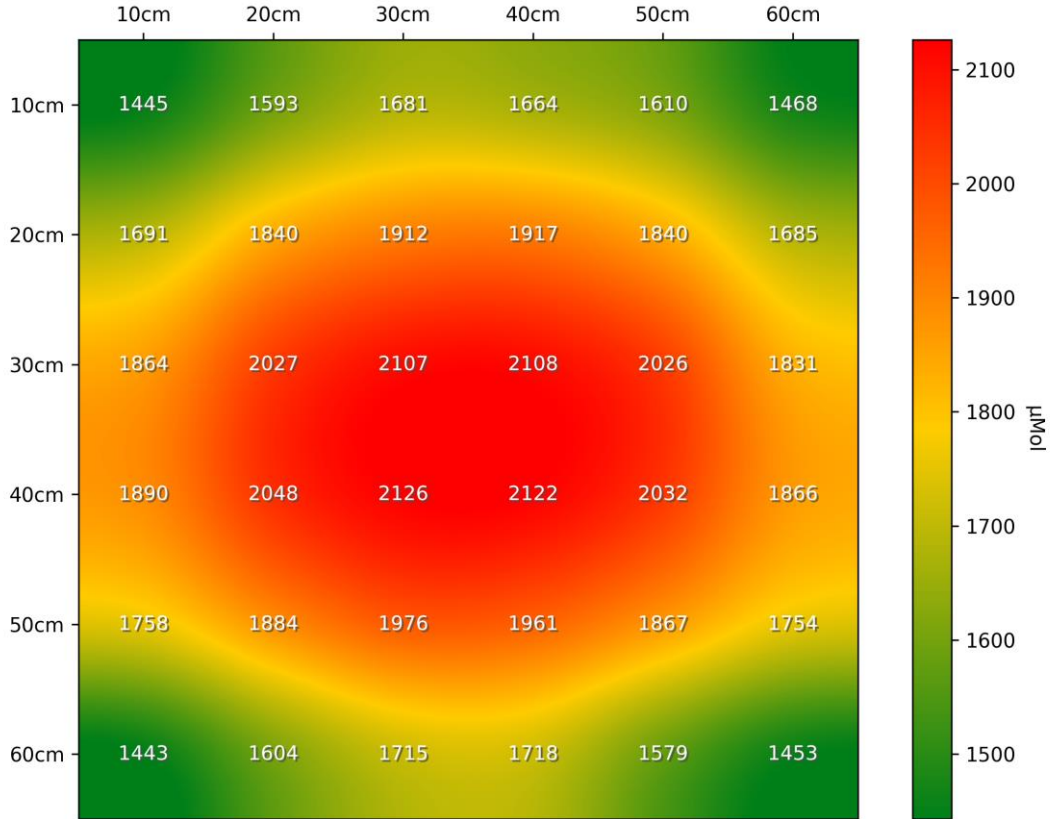

PPFD Heatmap LT-4774 - Distance @ 300mm - power supply @ 5710mA

PPFD 3D Heatmap LT-4774 - Distance @ 300mm - power supply @ 5710mA

PPFD Heatmap LT-4774 - Distance @ 450mm - power supply @ 5710mA

PPFD 3D Heatmap LT-4774 - Distance @ 450mm - power supply @ 5710mA

PPFD Heatmap LT-4774 - Distance @ 600mm - power supply @ 5710mA

PPFD 3D Heatmap LT-4774 - Distance @ 600mm - power supply @ 5710mA