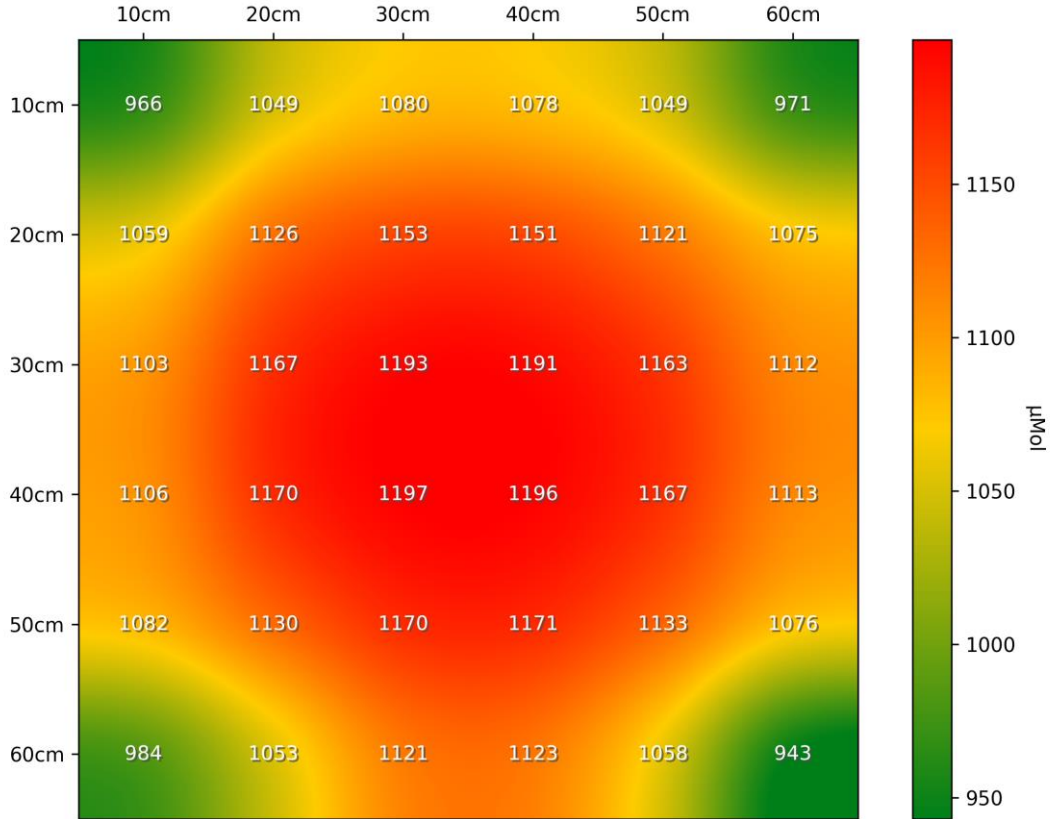

PPFD Heatmap LT-4774 - Distance @ 300mm - power supply @ 5710mA

PPFD 3D Heatmap LT-4774 - Distance @ 300mm - power supply @ 5710mA

PPFD Heatmap LT-4774 - Distance @ 450mm - power supply @ 5710mA

PPFD 3D Heatmap LT-4774 - Distance @ 450mm - power supply @ 5710mA

PPFD Heatmap LT-4774 - Distance @ 600mm - power supply @ 5710mA

PPFD 3D Heatmap LT-4774 - Distance @ 600mm - power supply @ 5710mA