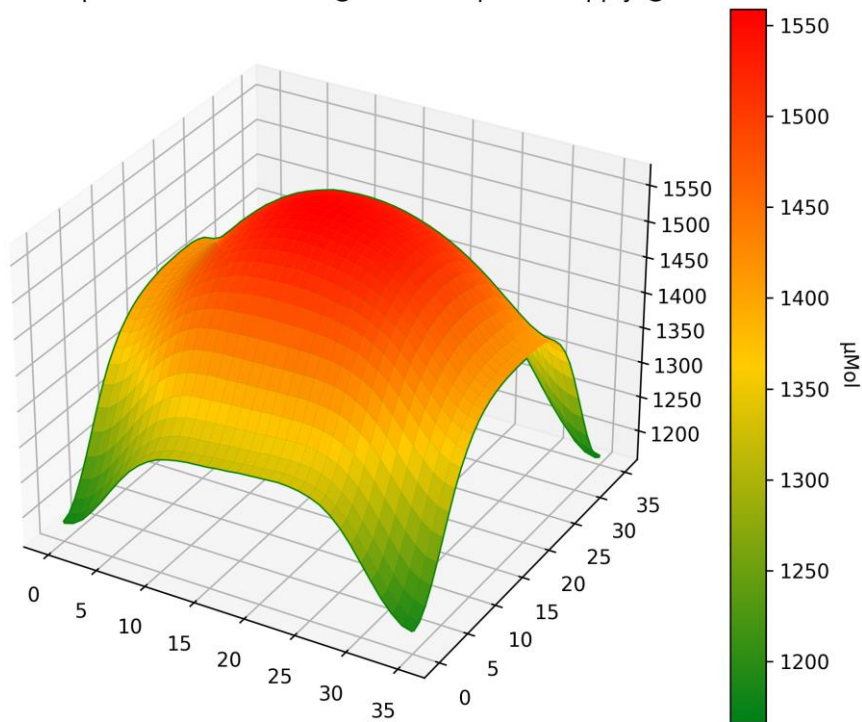

PPFD Heatmap LT-4774 - Distance @ 300mm - power supply @ 5710mA

PPFD 3D Heatmap LT-4774 - Distance @ 300mm - power supply @ 5710mA

PPFD Heatmap LT-4774 - Distance @ 450mm - power supply @ 5710mA

PPFD 3D Heatmap LT-4774 - Distance @ 450mm - power supply @ 5710mA

PPFD Heatmap LT-4774 - Distance @ 600mm - power supply @ 5710mA

PPFD 3D Heatmap LT-4774 - Distance @ 600mm - power supply @ 5710mA