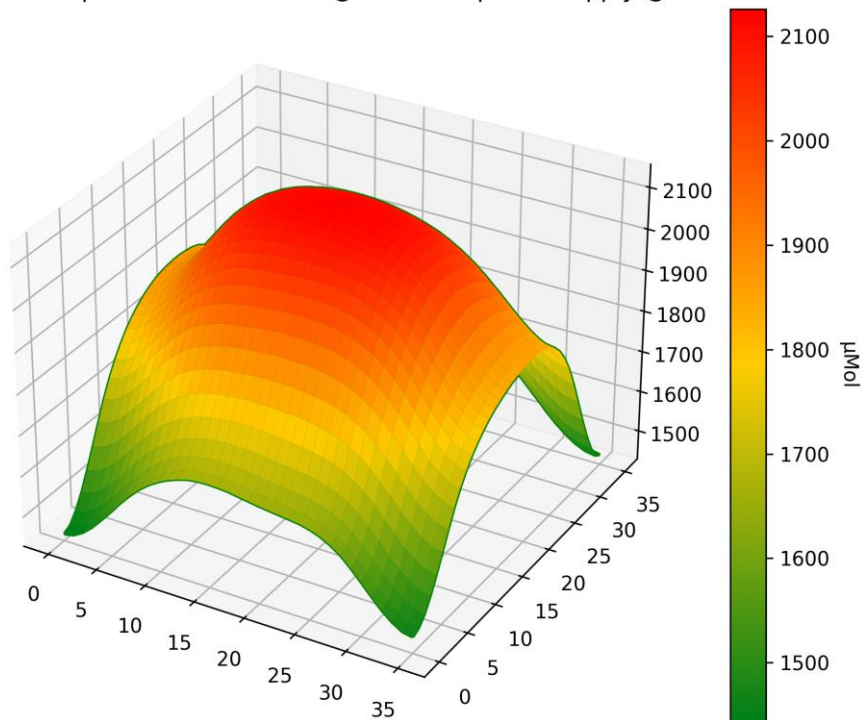

PPFD Heatmap LT-4774 - Distance @ 300mm - power supply @ 5710mA

PPFD 3D Heatmap LT-4774 - Distance @ 300mm - power supply @ 5710mA

PPFD Heatmap LT-4774 - Distance @ 450mm - power supply @ 5710mA

PPFD 3D Heatmap LT-4774 - Distance @ 450mm - power supply @ 5710mA

PPFD Heatmap LT-4774 - Distance @ 600mm - power supply @ 5710mA

PPFD 3D Heatmap LT-4774 - Distance @ 600mm - power supply @ 5710mA