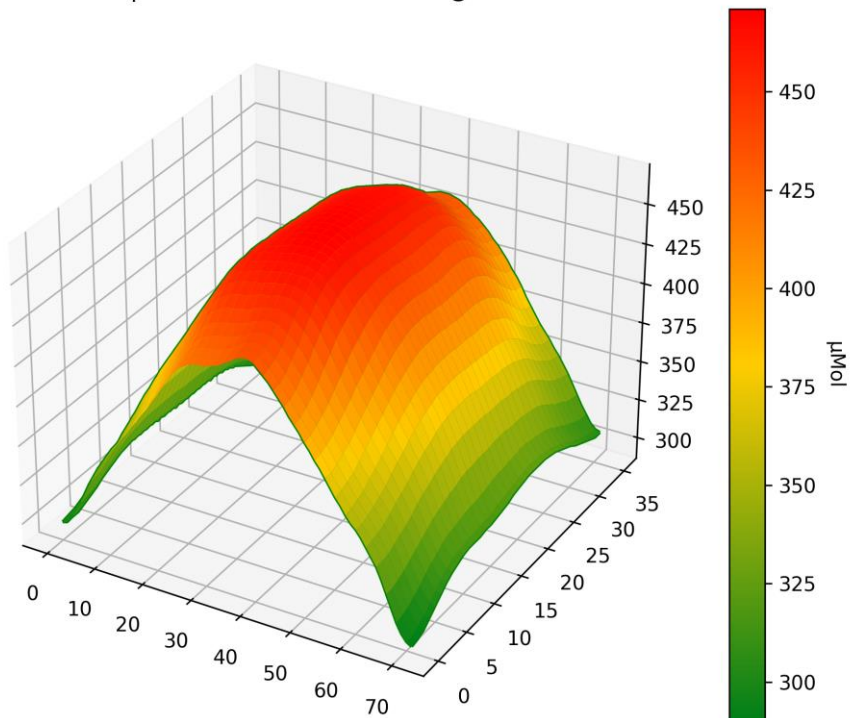

PPFD 3D Heatmap LT-5918 3500K+660nm @ 45cm - Power - 50%

PPFD 3D Heatmap LT-5918 3500K+660nm @ 45cm - Power - 100%

PPFD 3D Heatmap LT-5918 3500K+660nm @ 60cm - Power - 50%

PPFD 3D Heatmap LT-5918 3500K+660nm @ 60cm - Power - 100%

PPFD 3D Heatmap LT-5918 3500K+660nm @ 90cm - Power - 50%

PPFD 3D Heatmap LT-5918 3500K+660nm @ 90cm - Power - 100%