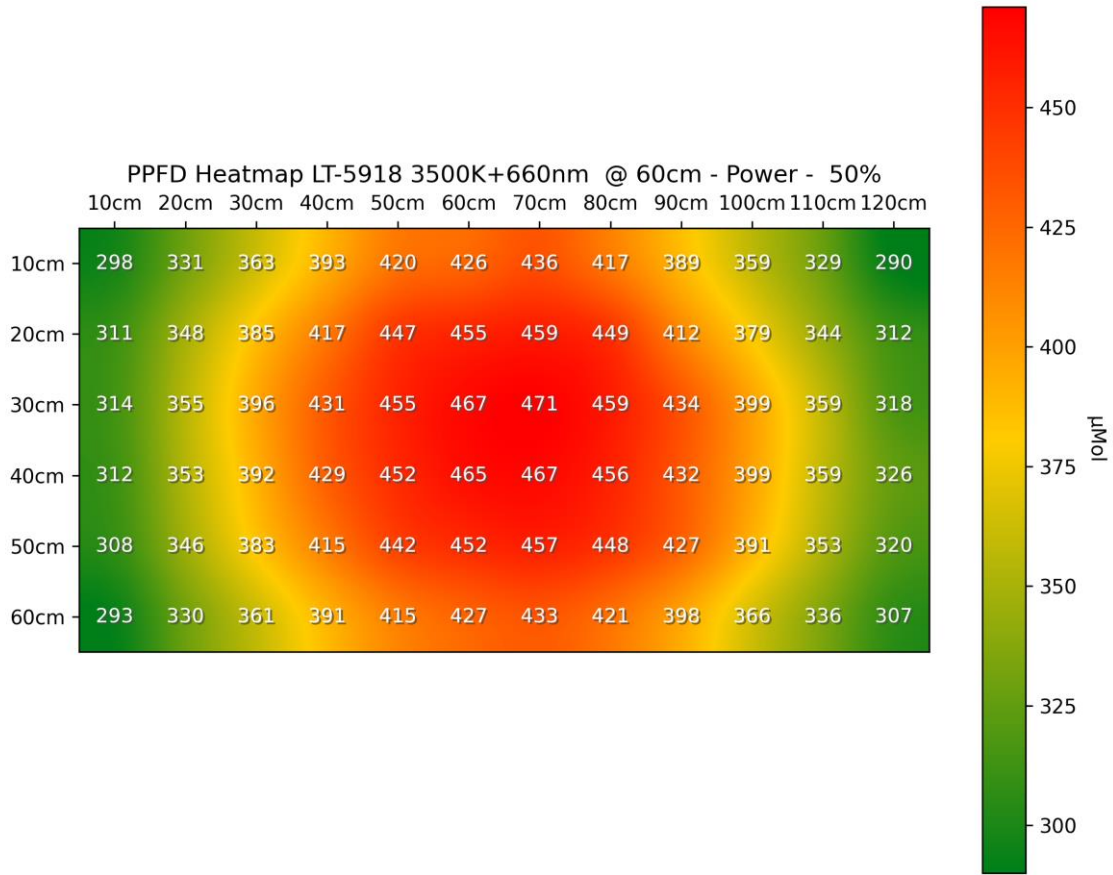

PPFD 3D Heatmap LT-5918 3500K+660nm @ 45cm - Power - 50%

PPFD 3D Heatmap LT-5918 3500K+660nm @ 45cm - Power - 100%

PPFD 3D Heatmap LT-5918 3500K+660nm @ 60cm - Power - 50%

PPFD 3D Heatmap LT-5918 3500K+660nm @ 60cm - Power - 100%

PPFD 3D Heatmap LT-5918 3500K+660nm @ 90cm - Power - 50%

PPFD 3D Heatmap LT-5918 3500K+660nm @ 90cm - Power - 100%