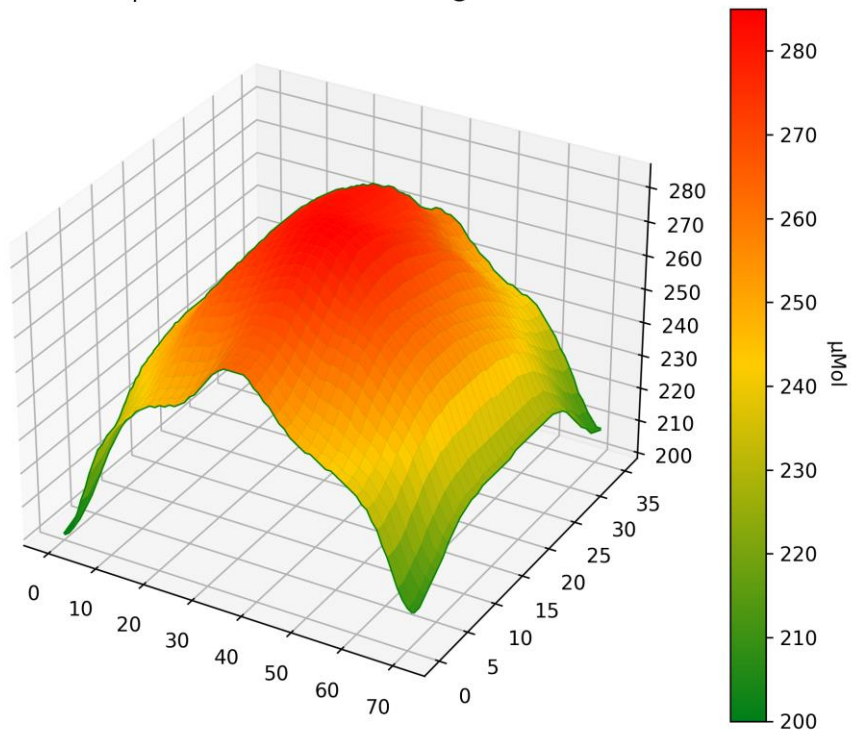

PPFD 3D Heatmap LT-5918 3500K+660nm @ 45cm - Power - 50%

PPFD 3D Heatmap LT-5918 3500K+660nm @ 45cm - Power - 100%

PPFD 3D Heatmap LT-5918 3500K+660nm @ 60cm - Power - 50%

PPFD 3D Heatmap LT-5918 3500K+660nm @ 60cm - Power - 100%

PPFD 3D Heatmap LT-5918 3500K+660nm @ 90cm - Power - 50%

PPFD 3D Heatmap LT-5918 3500K+660nm @ 90cm - Power - 100%