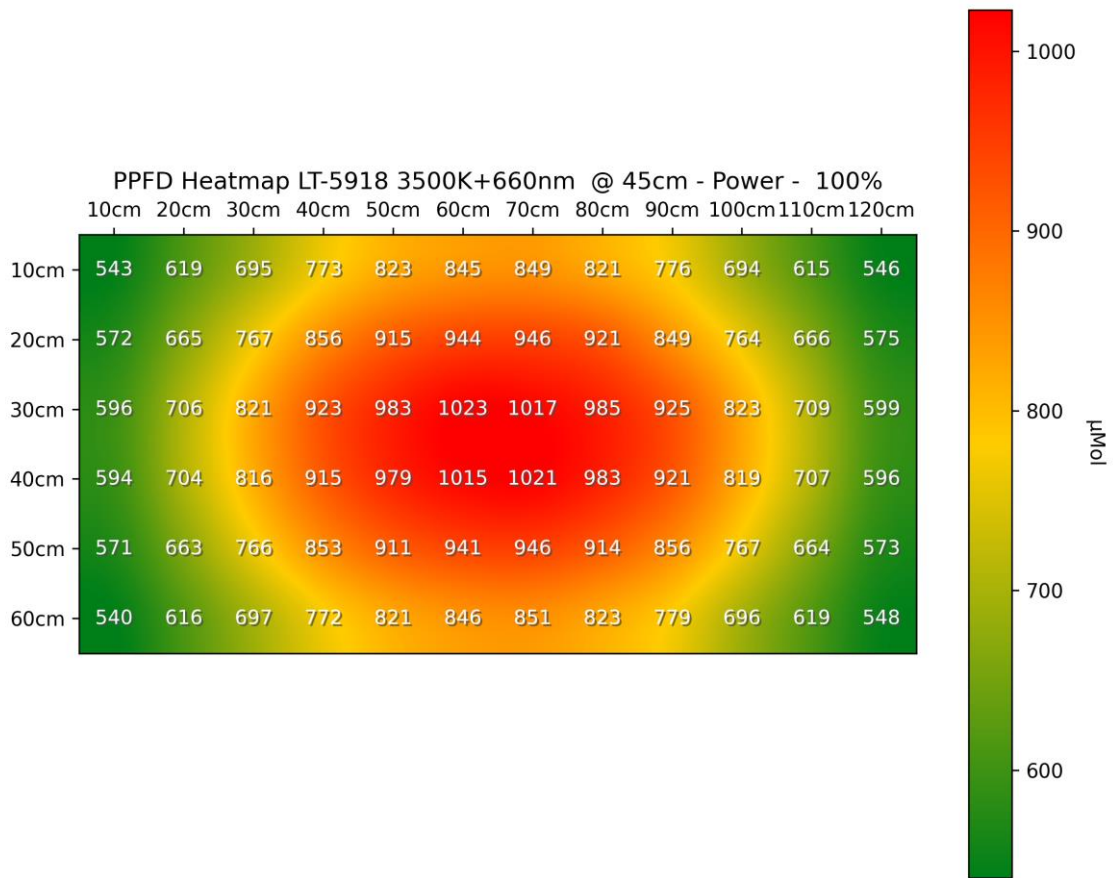

PPFD 3D Heatmap LT-5918 3500K+660nm @ 45cm - Power - 50%

PPFD 3D Heatmap LT-5918 3500K+660nm @ 45cm - Power - 100%

PPFD 3D Heatmap LT-5918 3500K+660nm @ 60cm - Power - 50%

PPFD 3D Heatmap LT-5918 3500K+660nm @ 60cm - Power - 100%

PPFD 3D Heatmap LT-5918 3500K+660nm @ 90cm - Power - 50%

PPFD 3D Heatmap LT-5918 3500K+660nm @ 90cm - Power - 100%