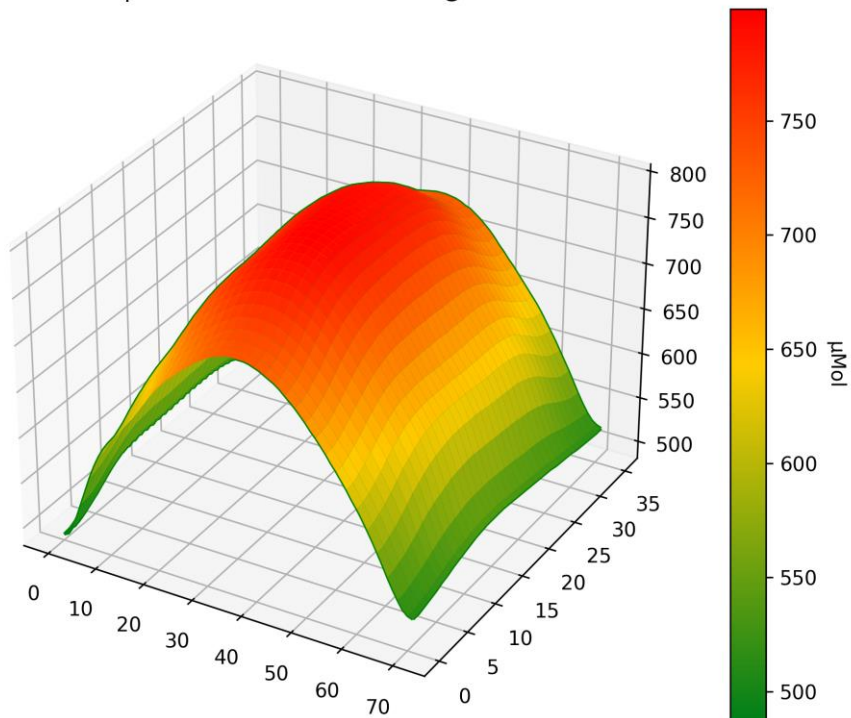

PPFD 3D Heatmap LT-5918 3500K+660nm @ 45cm - Power - 50%

PPFD 3D Heatmap LT-5918 3500K+660nm @ 45cm - Power - 100%

PPFD 3D Heatmap LT-5918 3500K+660nm @ 60cm - Power - 50%

PPFD 3D Heatmap LT-5918 3500K+660nm @ 60cm - Power - 100%

PPFD 3D Heatmap LT-5918 3500K+660nm @ 90cm - Power - 50%

PPFD 3D Heatmap LT-5918 3500K+660nm @ 90cm - Power - 100%