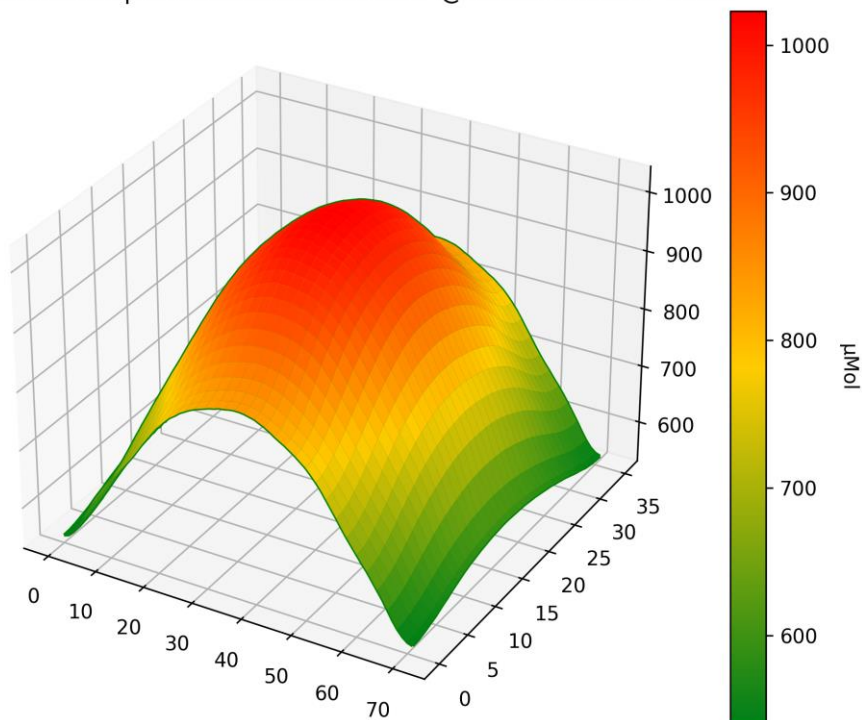

PPFD 3D Heatmap LT-5918 3500K+660nm @ 45cm - Power - 50%

PPFD 3D Heatmap LT-5918 3500K+660nm @ 45cm - Power - 100%

PPFD 3D Heatmap LT-5918 3500K+660nm @ 60cm - Power - 50%

PPFD 3D Heatmap LT-5918 3500K+660nm @ 60cm - Power - 100%

PPFD 3D Heatmap LT-5918 3500K+660nm @ 90cm - Power - 50%

PPFD 3D Heatmap LT-5918 3500K+660nm @ 90cm - Power - 100%