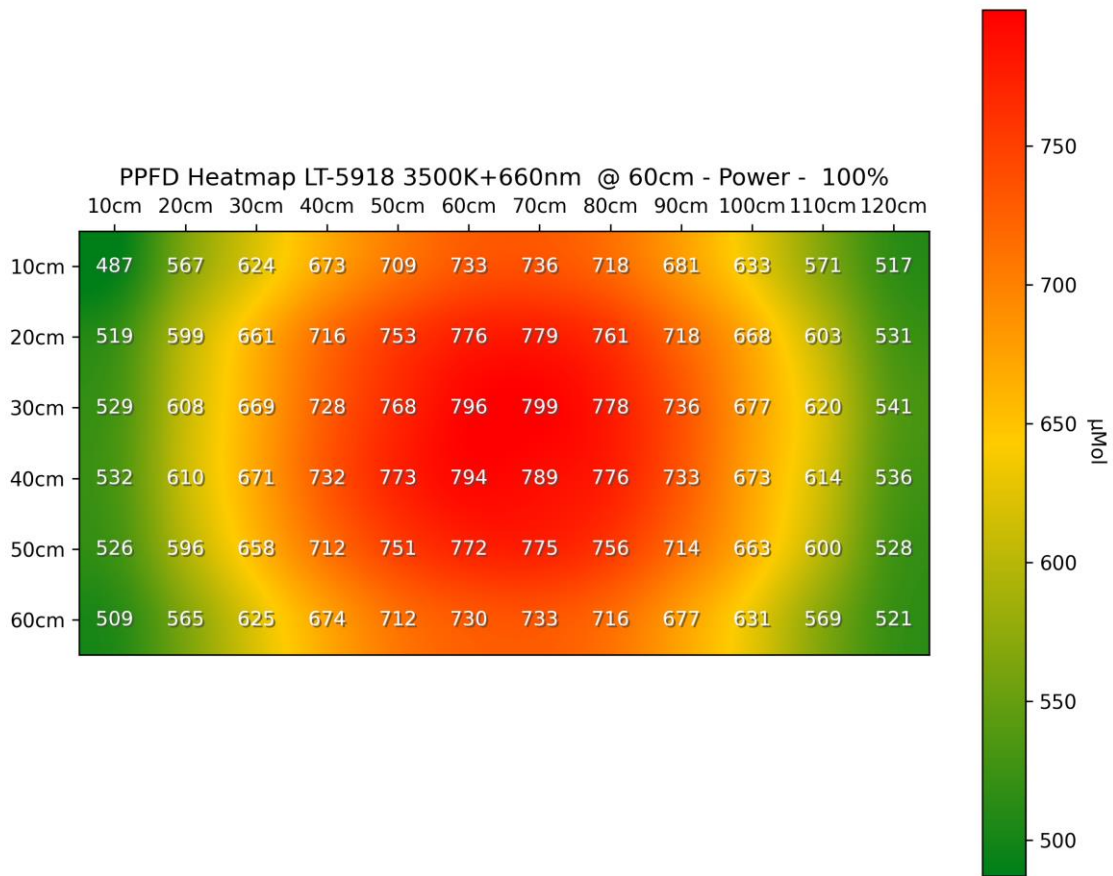

PPFD 3D Heatmap LT-5918 3500K+660nm @ 45cm - Power - 50%

PPFD 3D Heatmap LT-5918 3500K+660nm @ 45cm - Power - 100%

PPFD 3D Heatmap LT-5918 3500K+660nm @ 60cm - Power - 50%

PPFD 3D Heatmap LT-5918 3500K+660nm @ 60cm - Power - 100%

PPFD 3D Heatmap LT-5918 3500K+660nm @ 90cm - Power - 50%

PPFD 3D Heatmap LT-5918 3500K+660nm @ 90cm - Power - 100%