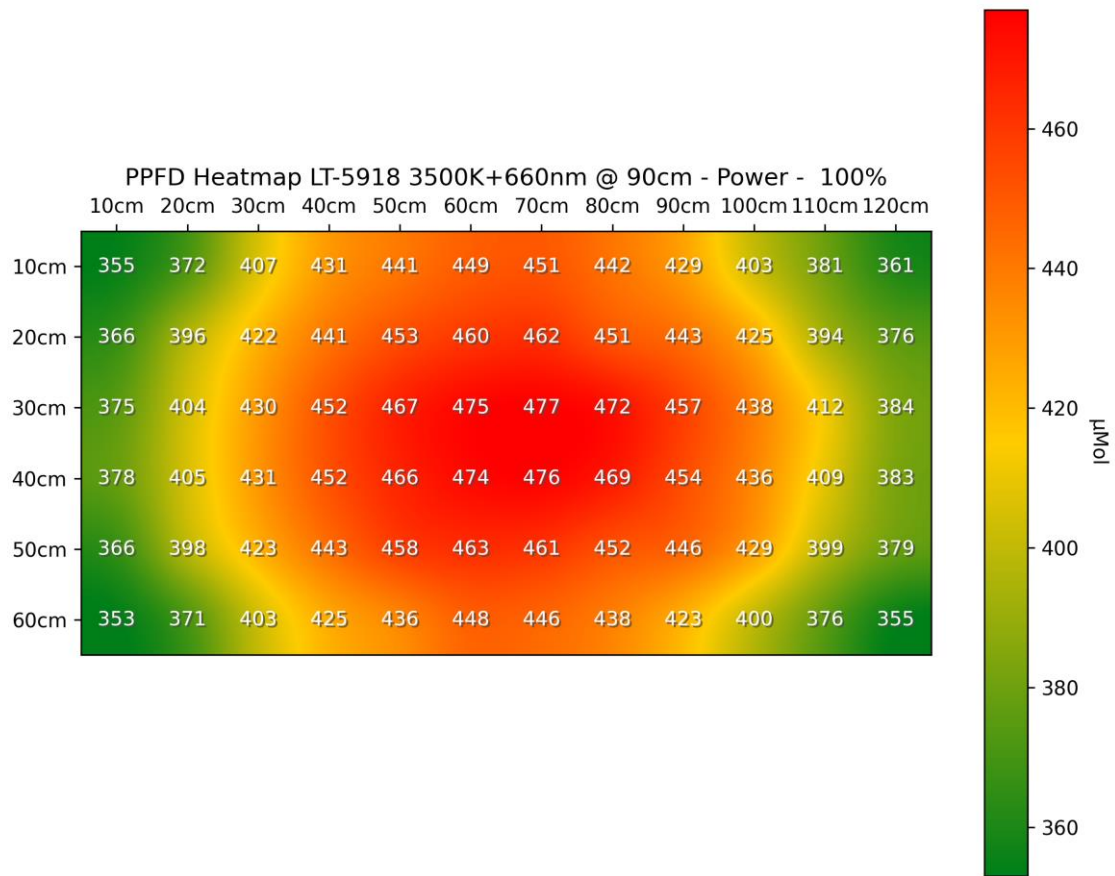

PPFD 3D Heatmap LT-5918 3500K+660nm @ 45cm - Power - 50%

PPFD 3D Heatmap LT-5918 3500K+660nm @ 45cm - Power - 100%

PPFD 3D Heatmap LT-5918 3500K+660nm @ 60cm - Power - 50%

PPFD 3D Heatmap LT-5918 3500K+660nm @ 60cm - Power - 100%

PPFD 3D Heatmap LT-5918 3500K+660nm @ 90cm - Power - 50%

PPFD 3D Heatmap LT-5918 3500K+660nm @ 90cm - Power - 100%