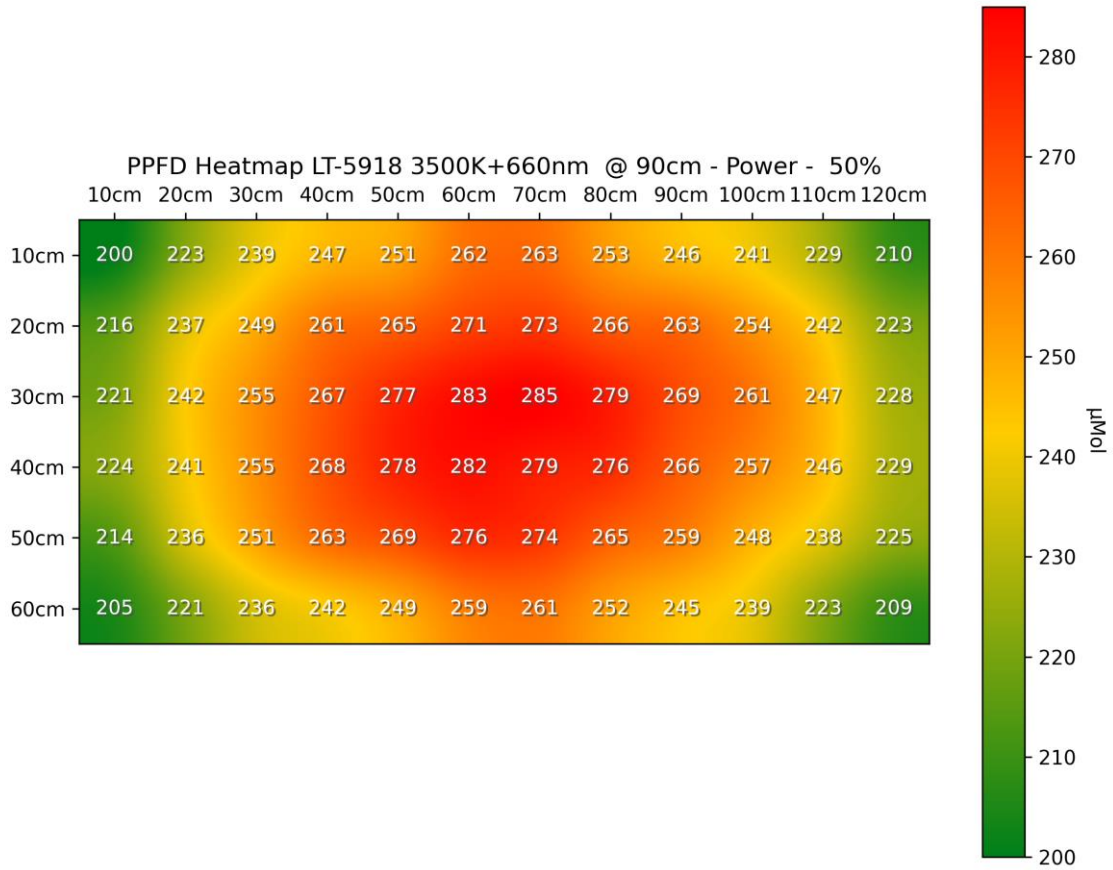

PPFD 3D Heatmap LT-5918 3500K+660nm @ 45cm - Power - 50%

PPFD 3D Heatmap LT-5918 3500K+660nm @ 45cm - Power - 100%

PPFD 3D Heatmap LT-5918 3500K+660nm @ 60cm - Power - 50%

PPFD 3D Heatmap LT-5918 3500K+660nm @ 60cm - Power - 100%

PPFD 3D Heatmap LT-5918 3500K+660nm @ 90cm - Power - 50%

PPFD 3D Heatmap LT-5918 3500K+660nm @ 90cm - Power - 100%