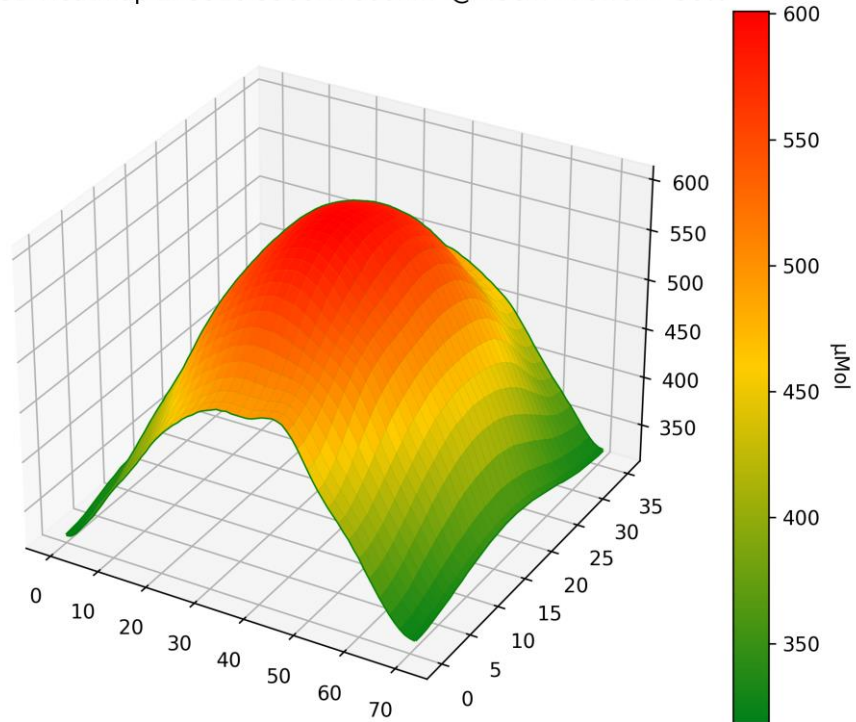

PPFD 3D Heatmap LT-5918 3500K+660nm @ 45cm - Power - 50%

PPFD 3D Heatmap LT-5918 3500K+660nm @ 45cm - Power - 100%

PPFD 3D Heatmap LT-5918 3500K+660nm @ 60cm - Power - 50%

PPFD 3D Heatmap LT-5918 3500K+660nm @ 60cm - Power - 100%

PPFD 3D Heatmap LT-5918 3500K+660nm @ 90cm - Power - 50%

PPFD 3D Heatmap LT-5918 3500K+660nm @ 90cm - Power - 100%