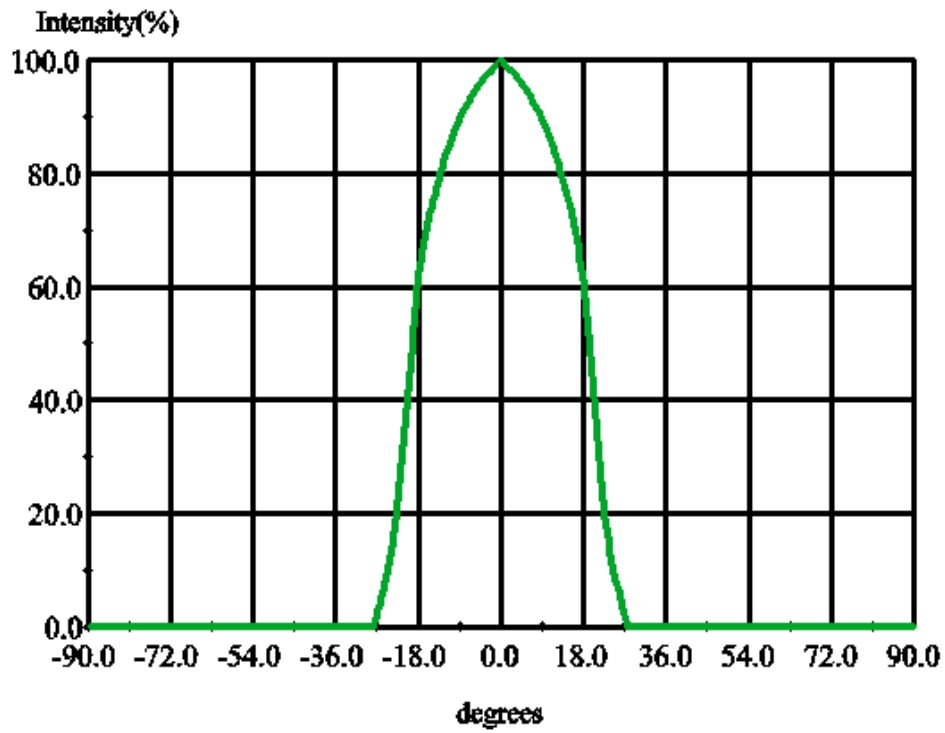

Relative Intensity of CR07538-C1C-2520