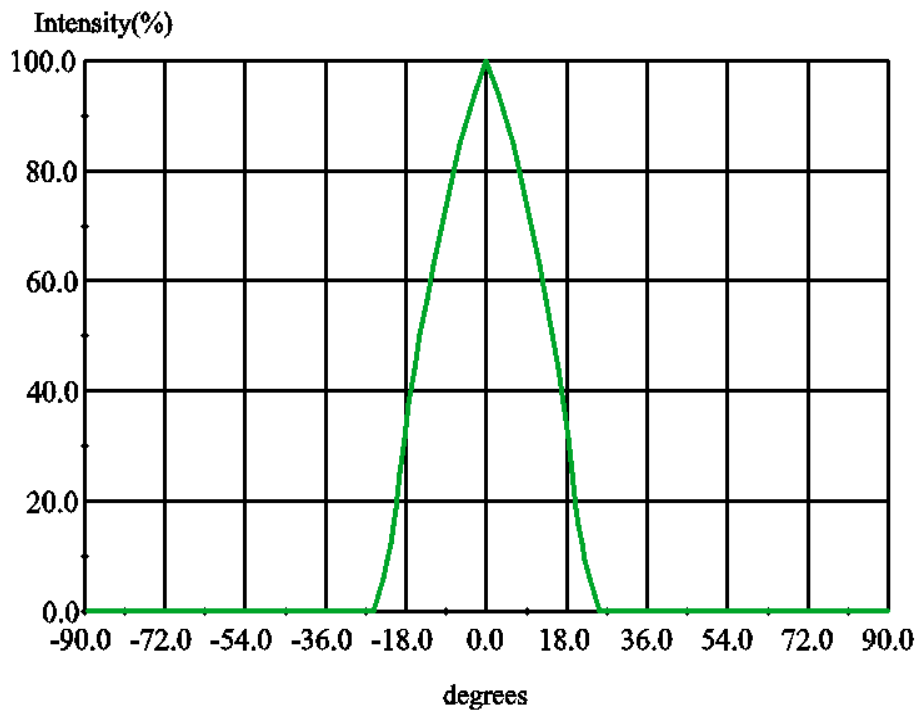

Relative Intensity of CR07531-C1C-2520