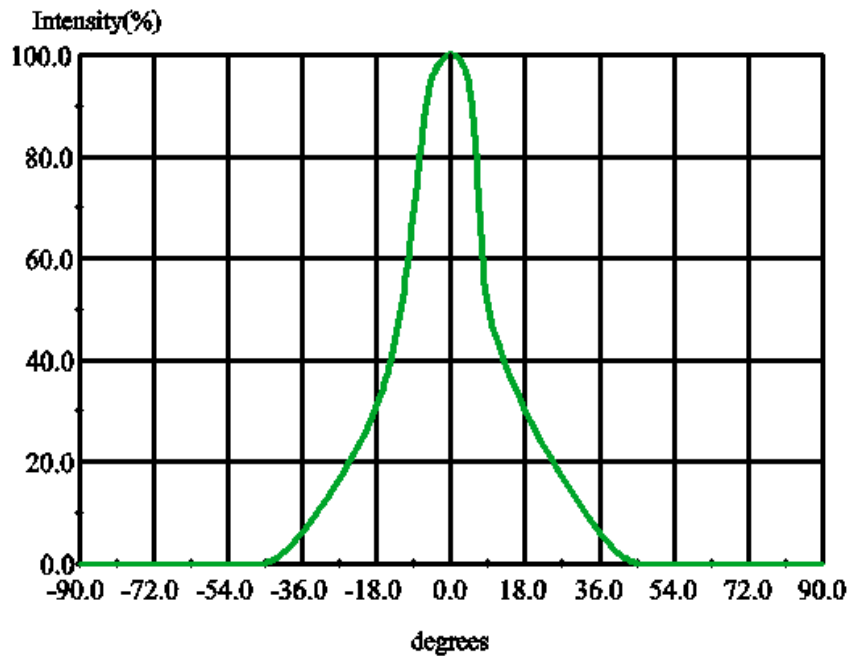

Optical Reflector for Cree 25XX COB

- Specially design for Cree 25XX series LEDs.
- Conform to the environmental protection standard RoHS.

Product Naming Guidelines

The part number is explained as follows: CR07520-C1C-2520

Reflector Types

Order Code	FWHM	cd/lm	Holder
CR07520-C1C-2520	±9	6.37	With Holder
CR07531-C1C-2520	±15	4.72	With Holder
CR07538-C1C-2520	±20	2.82	With Holder

Measurements

Relative Intensity of CR07520-C1C-2520