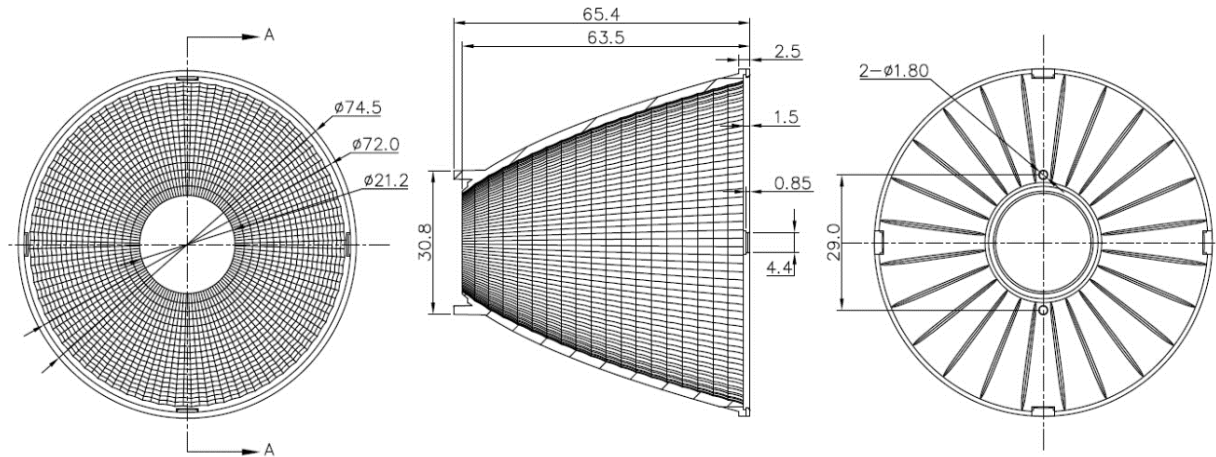

Optical Reflector for Cree 25XX COB

- Specially design for Cree 25XX series LEDs.
- Conform to the environmental protection standard RoHS.

Product Naming Guidelines

The part number is explained as follows: CR07520-C1C-2520

Relative Intensity of CR07531-C1C-2520

Relative Intensity of CR07538-C1C-2520

Drawings

CR07520-C1C-2520 CR07531-C1C-2520
CR07538-C1C-2520

CRH2520-P