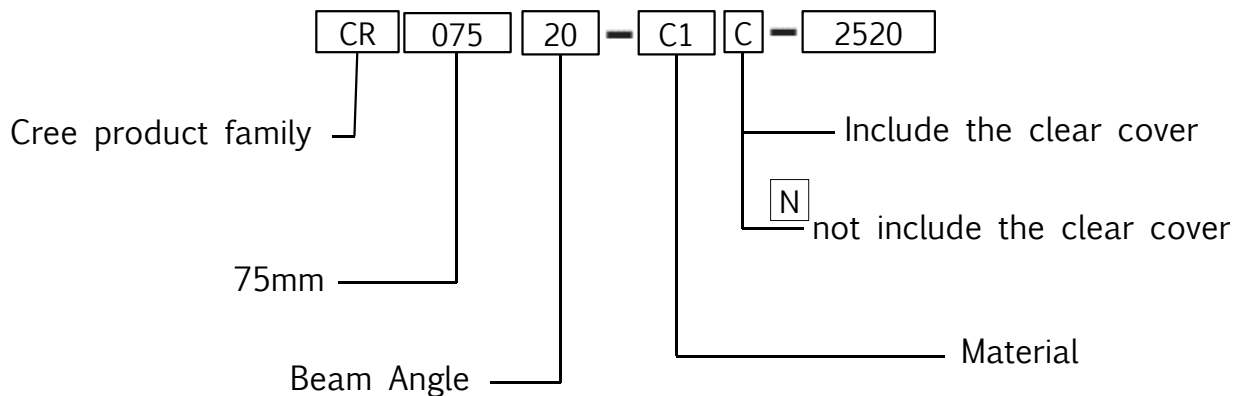

Optical Reflector for Cree 25XX COB

- Specially design for Cree 25XX series LEDs.
- Conform to the environmental protection standard RoHS.

Product Naming Guidelines

The part number is explained as follows: CR07520-C1C-2520

Reflector Types

Order Code	FWHM	cd/lm	Holder
CR07520-C1C-2520	±9	6.37	With Holder
CR07531-C1C-2520	±15	4.72	With Holder
CR07538-C1C-2520	±20	2.82	With Holder

Measurements

Relative Intensity of CR07520-C1C-2520